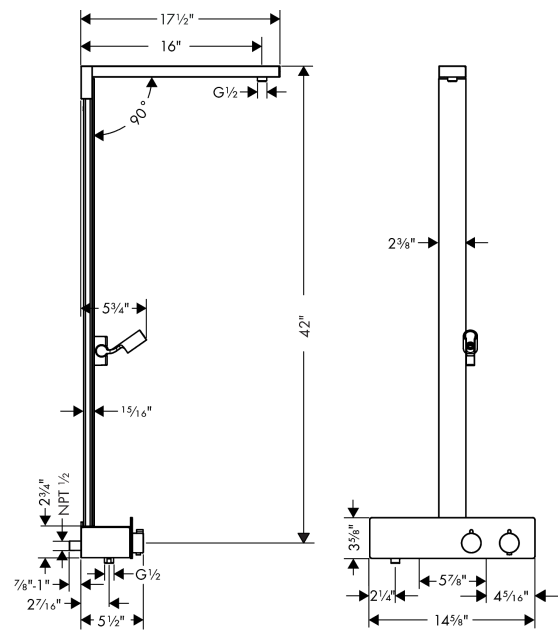

**Raindance E**  
**Showerpipe without Shower Components**  
 Finishes : **chrome** Part no. : **04732000**

**Description**

**Features**

- Outlets may not be operated simultaneously
- Anti-scald 100° safety stop
- Integrated volume control/diverter for 2 functions
- Exposed installation
- Thermostatic cartridge

**Item details**

List Price \$ 899.00

**Compliance**

**Product image**

**Scale drawing**

**Raindance E**  
**Showerpipe without Shower Components**  
 Finishes : **chrome**    Part no. : **04732000**

**Exploded drawing**

Year of production: >03/18

**Raindance E**  
**Showerpipe without Shower Components**  
 Finishes : **chrome** Part no. : **04732000**

## Spare parts list

Year of production: >03/18

Pos.	Description	Part no.	Price	PU
1	handle fixing set	93228000	-	1
2	safety set	93229000	-	1
3	nut	98913000	-	1
4	thermostat cartridge	98282001	-	1
5	shut off unit with selector	98283000	-	1
6	hollow set screw M6x16 including o-ring 29x3	98372000	-	1
7	O-ring 14x2	98129000	-	1
8	connecting thread	95392000	-	1
9	O-ring 76x2,5	98431000	-	1
10	mounting kit	98744000	-	1
11	set of S-unions	95772001	-	1
12	noise reduction	96429000	-	1
13	O-ring 29x3	98371000	-	1
14	O-ring 9x1,5	98117000	-	1
15	O-ring 6x2	98458000	-	1
16	mounting set	96179000	-	1
17	O-ring 10x1,5	98123000	-	1
18	tile-matching-disk	93146000	-	1
19	cover	93225000	-	1
20	support, assy	93100000	-	1
21	shower arm	93221000	-	1
22	screw	93431000	-	1