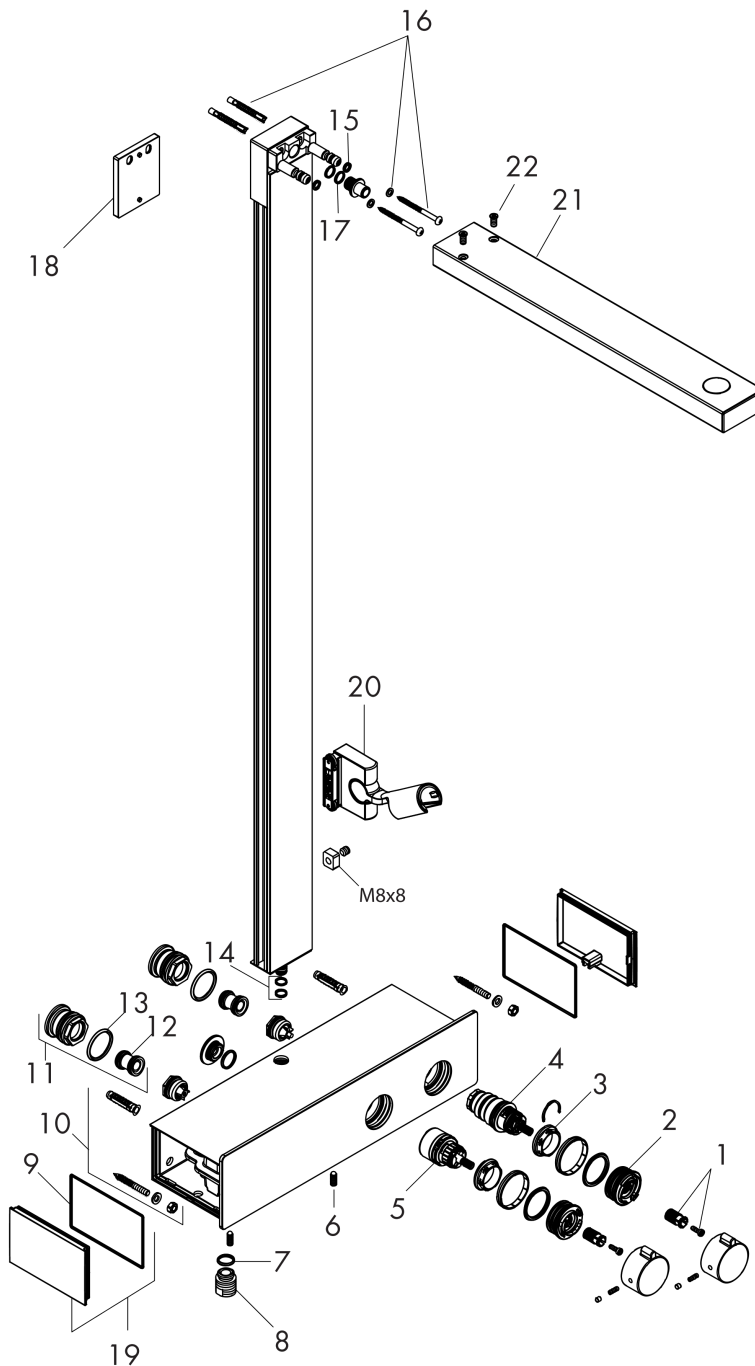

**Raindance E**  
**Showerpipe without Shower Components**  
 Finishes : **chrome** Part no. : **04732000**

**Description**

**Features**

- Outlets may not be operated simultaneously
- Anti-scald 100° safety stop
- Integrated volume control/diverter for 2 functions
- Exposed installation
- Thermostatic cartridge

**Item details**

List Price \$ 899.00

**Compliance**

**Product image**

**Scale drawing**

**Raindance E**  
**Showerpipe without Shower Components**  
 Finishes : **chrome**    Part no. : **04732000**

**Exploded drawing**

Year of production: >03/18

**Raindance E**  
**Showerpipe without Shower Components**  
 Finishes : **chrome** Part no. : **04732000**

## Spare parts list

Year of production: >03/18

Pos.	Description	Part no.	Price	PU
1	handle fixing set	93228000	-	1
2	safety set	93229000	-	1
3	nut	98913000	-	1
4	thermostat cartridge	98282001	-	1
5	shut off unit with selector	98283000	-	1
6	hollow set screw M6x16 including o-ring 29x3	98372000	-	1
7	O-ring 14x2	98129000	-	1
8	connecting thread	95392000	-	1
9	O-ring 76x2,5	98431000	-	1
10	mounting kit	98744000	-	1
11	set of S-unions	95772001	-	1
12	noise reduction	96429000	-	1
13	O-ring 29x3	98371000	-	1
14	O-ring 9x1,5	98117000	-	1
15	O-ring 6x2	98458000	-	1
16	mounting set	96179000	-	1
17	O-ring 10x1,5	98123000	-	1
18	tile-matching-disk	93146000	-	1
19	cover	93225000	-	1
20	support, assy	93100000	-	1
21	shower arm	93221000	-	1
22	screw	93431000	-	1