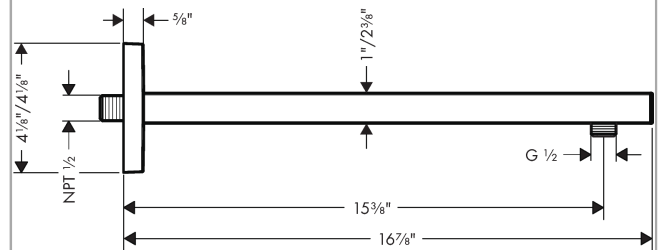

Raindance E
Showerarm, 15" (Must be used with Raindance E 300 Showerhead)
 Finishes : **chrome** Part no. : **04731000**

Description

Features

- Brass
- 1/2" NPT

Item details

List Price \$ 186.00

Compliance

Product image

Scale drawing

Raindance E
Showerarm, 15" (Must be used with Raindance E 300 Showerhead)
 Finishes : **chrome** Part no. : **04731000**

Exploded drawing

Year of production: >04/18

Raindance E

Showerarm, 15" (Must be used with Raindance E 300 Showerhead)

Finishes : **chrome** Part no. : **04731000**

Spare parts list

Year of production: >04/18

| Pos. | Description | Part no. | Price | PU |
|------|--------------|----------|-------|----|
| 1 | mounting set | 96179000 | - | 1 |
| 2 | O-ring 6x2 | 98458000 | - | 1 |
| 3 | escutcheon | 93126000 | - | 1 |
| 4 | screw | 93431000 | - | 1 |