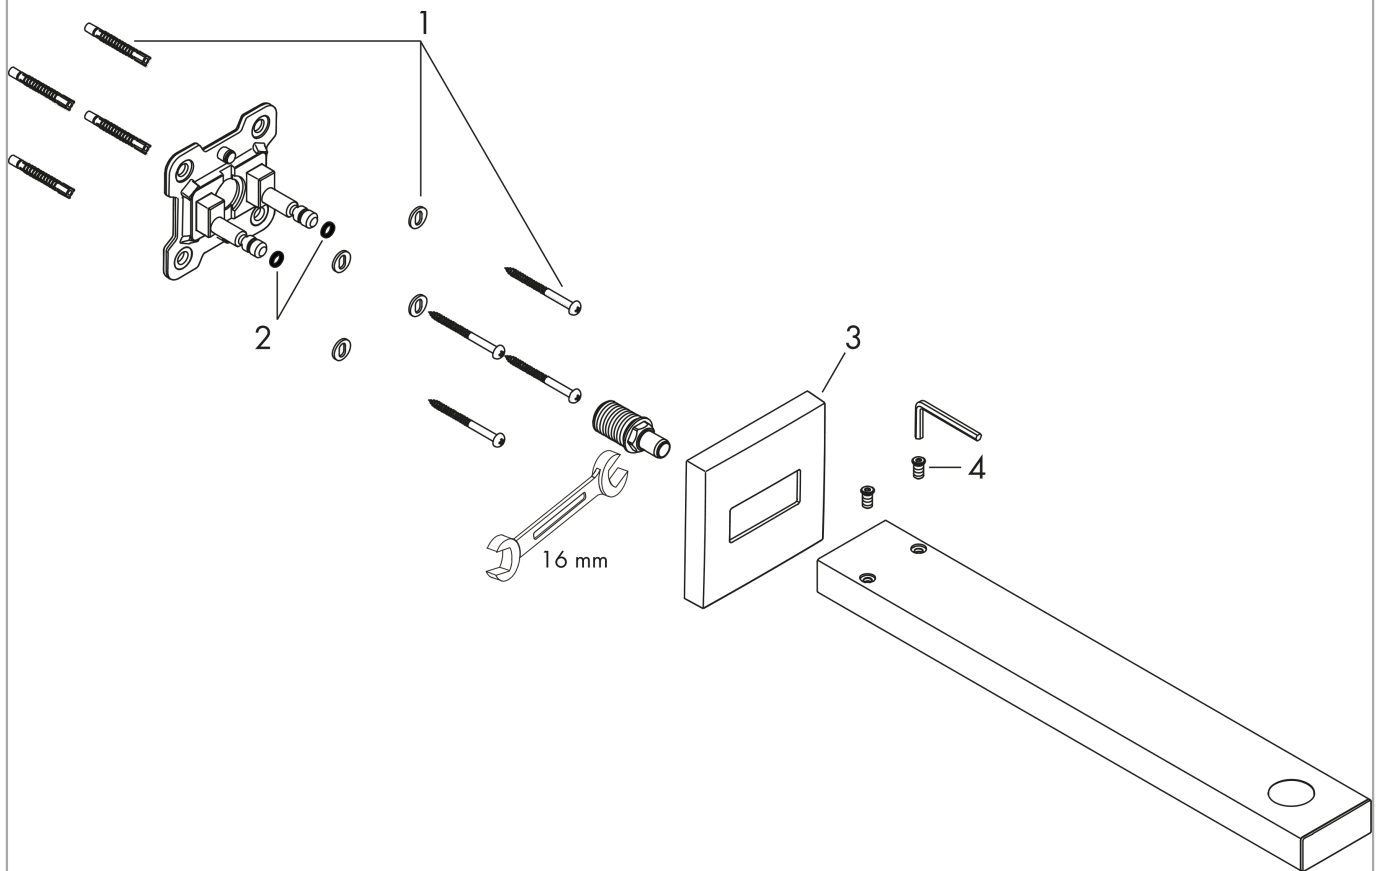

Raindance E
Showerarm, 15" (Must be used with Raindance E 300 Showerhead)
 Finishes : **chrome** Part no. : **04731000**

Description

Features

- Brass
- 1/2" NPT

Item details

List Price \$ 186.00

Compliance

Product image

Scale drawing

Raindance E
Showerarm, 15" (Must be used with Raindance E 300 Showerhead)
 Finishes : **chrome** Part no. : **04731000**

Exploded drawing

Year of production: >04/18

Raindance E

Showerarm, 15" (Must be used with Raindance E 300 Showerhead)

Finishes : **chrome** Part no. : **04731000**

Spare parts list

Year of production: >04/18

| Pos. | Description | Part no. | Price | PU |
|------|--------------|----------|-------|----|
| 1 | mounting set | 96179000 | - | 1 |
| 2 | O-ring 6x2 | 98458000 | - | 1 |
| 3 | escutcheon | 93126000 | - | 1 |
| 4 | screw | 93431000 | - | 1 |