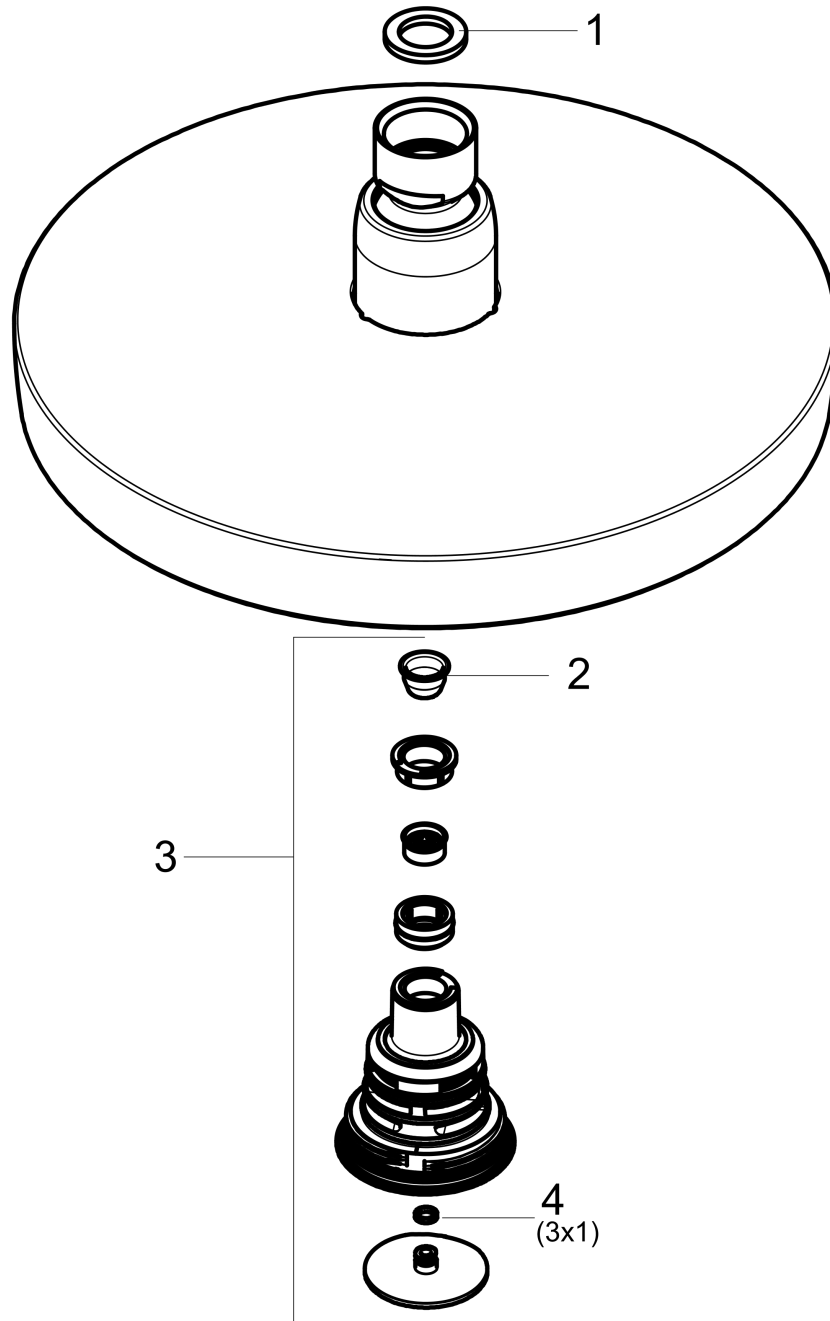

## Product image

## Scale drawing

**Croma Select S**  
**Croma Select S 180 2-Jet Showerhead, 1.8 GPM**  
Finishes : **chrome**    Part no. : **04388000**

## Exploded drawing

Year of production: >01/18

**Croma Select S**  
**Croma Select S 180 2-Jet Showerhead, 1.8 GPM**  
 Finishes : **chrome**    Part no. : **04388000**

## Spare parts list

Year of production: >01/18

Pos.	Description	Part no.	Price	PU
1	seal	98058000	-	1
2	filter	97735000	-	1
3	selector assy	98343001	-	1
4	O-ring 3x1	98384000	-	1
a	cover	98344000	-	1