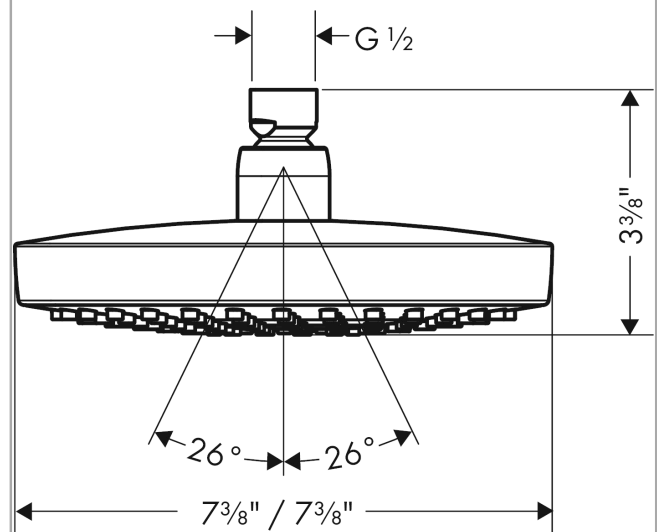

Croma Select E
Croma Select E 180 2-Jet Showerhead, 1.8 GPM
 Finishes : **chrome** Part no. : **04387000**

Description

Features

- 147 no-clog spray channels
- Spray modes: Rain, IntenseRain
- Select button for comfortable alternation of spray modes
- Fully-finished matching spray face

Item details

List Price \$ 278.00

Technology

Compliance

Product image

Scale drawing

Croma Select E
Croma Select E 180 2-Jet Showerhead, 1.8 GPM
Finishes : **chrome** Part no. : **04387000**

Exploded drawing

Year of production: >01/18

Croma Select E
Croma Select E 180 2-Jet Showerhead, 1.8 GPM
 Finishes : **chrome** Part no. : **04387000**

Spare parts list

Year of production: >01/18

Pos.	Description	Part no.	Price	PU
1	seal	98058000	-	1
2	filter	97735000	-	1
3	cover	98344000	-	1
4	O-ring 3x1	98384000	-	1
5	selector assy	93092000	-	1