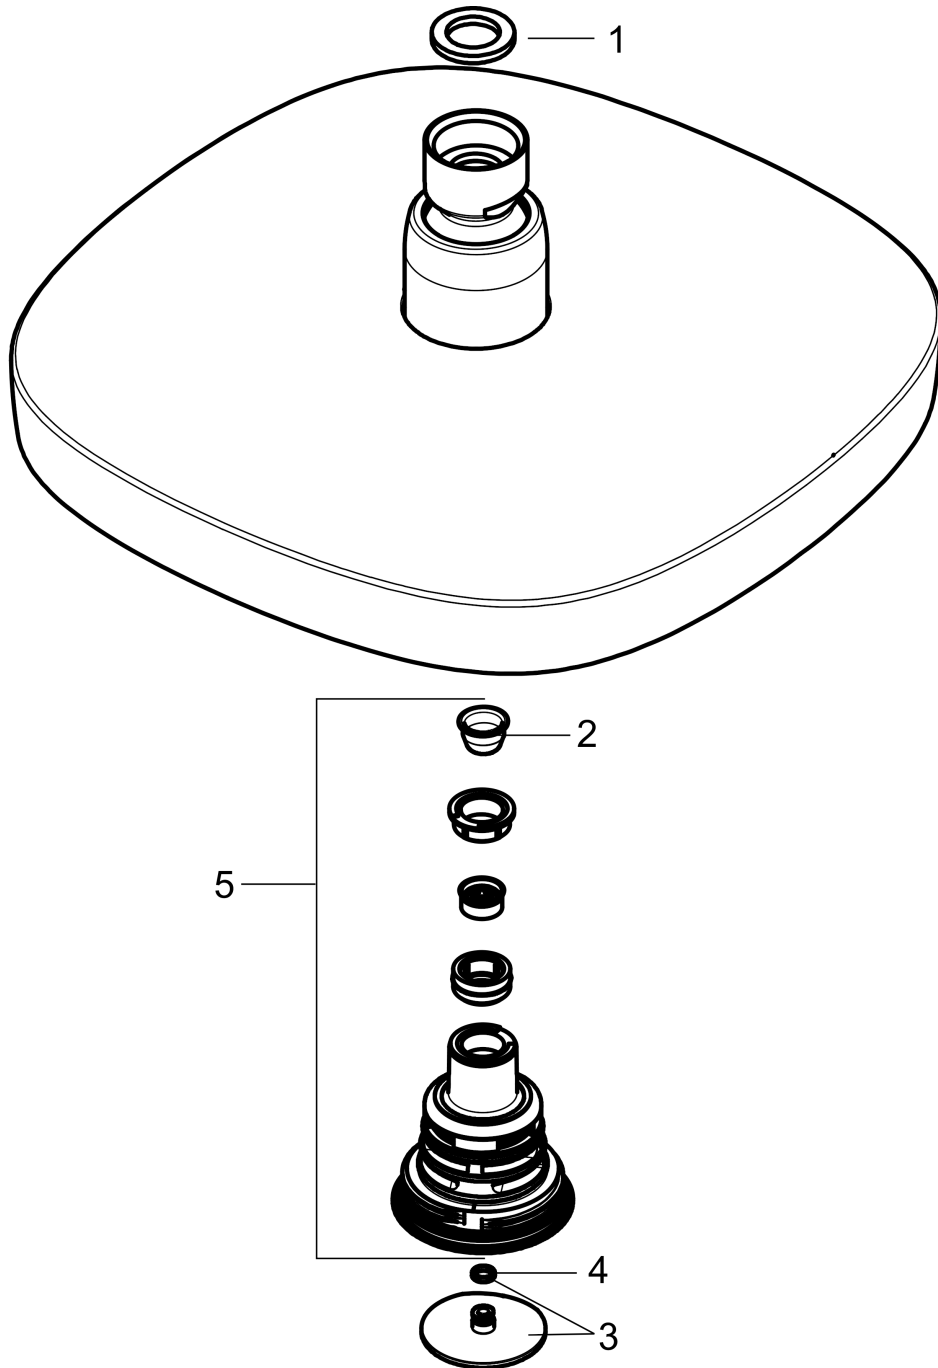

Croma Select E
Croma Select E 180 2-Jet Showerhead, 1.8 GPM
 Finishes : **chrome** Part no. : **04387000**

Description

Features

- 147 no-clog spray channels
- Spray modes: Rain, IntenseRain
- Select button for comfortable alternation of spray modes
- Fully-finished matching spray face

Item details

List Price \$ 278.00

Technology

Compliance

Product image

Scale drawing

Croma Select E
Croma Select E 180 2-Jet Showerhead, 1.8 GPM
Finishes : **chrome** Part no. : **04387000**

Exploded drawing

Year of production: >01/18

Croma Select E
Croma Select E 180 2-Jet Showerhead, 1.8 GPM
 Finishes : **chrome** Part no. : **04387000**

Spare parts list

Year of production: >01/18

Pos.	Description	Part no.	Price	PU
1	seal	98058000	-	1
2	filter	97735000	-	1
3	cover	98344000	-	1
4	O-ring 3x1	98384000	-	1
5	selector assy	93092000	-	1