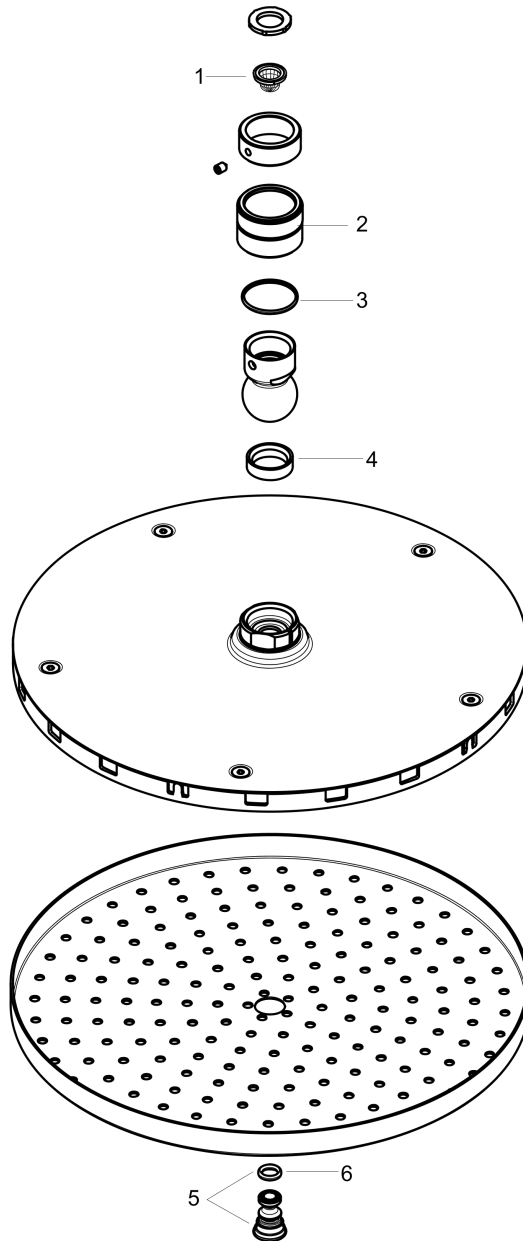

Raindance S

Showerhead 240 1-Jet P, 2.5 GPM

Finishes : **brushed nickel** Part no. : **27624821**

Description

Features

- Spray modes: PowderRain
- Flow: 2.5 GPM (9.5 L/Min)
- Fully-finished matching spray face

Item details

List Price \$ 829.00

Technology

Product image

Scale drawing

Raindance S

Showerhead 240 1-Jet P, 2.5 GPM

Finishes : **brushed nickel** Part no. : **27624821**

Exploded drawing

Year of production: >11/18

Raindance S

Showerhead 240 1-Jet P, 2.5 GPM

Finishes : **brushed nickel** Part no. : **27624821**

Spare parts list

Year of production: >11/18

Pos.	Description	Part no.	Price	PU
1	filter	92672000	-	1
2	nut	97958820	-	1
3	lever collar	97536000	-	1
4	seal	97606000	-	1
5	screw	95796000	-	1
6	O-ring 7x2	98419000	-	1