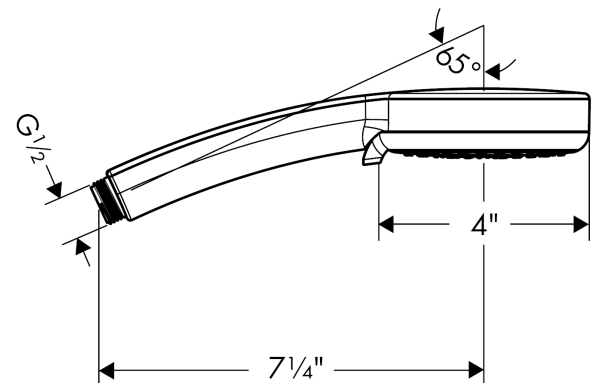

Croma 100

Handshower E 3-Jet, 1.8 GPM

Finishes : **chrome** Part no. : **04752000**

Description

Features

- 75 no-clog spray channels
- Spray modes: Full, Pulsating Massage, Intense Turbo
- Flow: 1.80 GPM

Item details

List Price \$ 93.00

Technology

Compliance

Product image

Scale drawing

Croma 100

Handshower E 3-Jet, 1.8 GPM

Finishes : **chrome** Part no. : **04752000**

Exploded drawing

Year of production: >01/18

Croma 100**Handshower E 3-Jet, 1.8 GPM**Finishes : **chrome** Part no. : **04752000****Spare parts list**

Year of production: >01/18

Pos.	Description	Part no.	Price	PU
1	filter packing	94246000	-	1