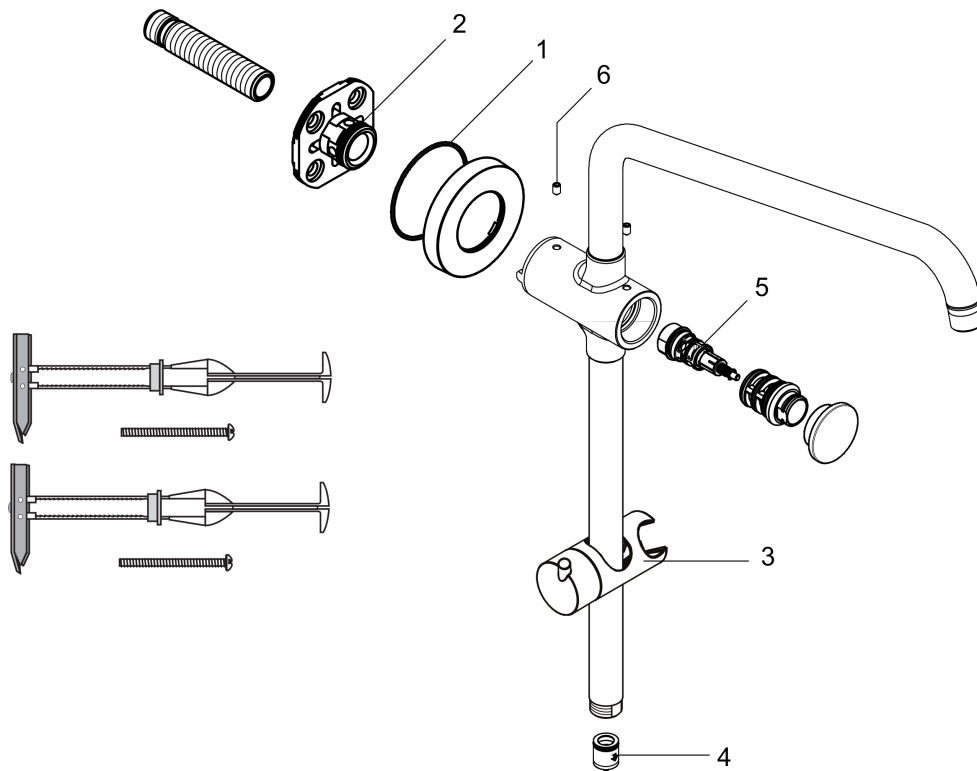

**Croma**  
**SAM Set Plus without Shower Components**  
 Finishes : **chrome** Part no. : **04527000**

**Description**

**Features**

- Special finish exception: This product is not available in the special finish brushed black chrome.
- Not included: Showerhead and handshower must be ordered separately

**Item details**

List Price \$ 344.00

**Compliance**

**Product image**

**Scale drawing**

**Croma**  
**SAM Set Plus without Shower Components**  
 Finishes : **chrome**    Part no. : **04527000**

**Exploded drawing**

Year of production: >07/14

**Croma**  
**SAM Set Plus without Shower Components**  
 Finishes : **chrome** Part no. : **04527000**

**Spare parts list**

Year of production: >07/14

Pos.	Description	Part no.	Price	PU
1	O-ring 65x2	98472000	-	1
2	O-ring 25x2,5	92146000	-	1
3	support, assy	95160000	-	1
4	set of non return valves DW 15	94074000	-	1
5	selector (invers)	95657000	-	1
6	hollow set screw M5x8	92851000	-	1