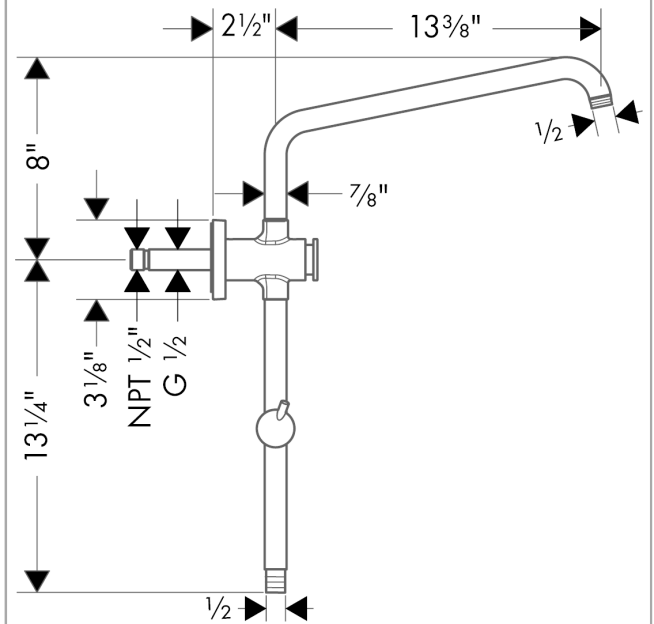

**Croma**  
**SAM Set Plus without Shower Components**  
 Finishes : **chrome** Part no. : **04527000**

**Description**

**Features**

- Special finish exception: This product is not available in the special finish brushed black chrome.
- Not included: Showerhead and handshower must be ordered separately

**Item details**

List Price \$ 344.00

**Compliance**

**Product image**

**Scale drawing**

**Croma**  
**SAM Set Plus without Shower Components**  
 Finishes : **chrome**    Part no. : **04527000**

**Exploded drawing**

Year of production: >07/14

**Croma**  
**SAM Set Plus without Shower Components**  
 Finishes : **chrome** Part no. : **04527000**

**Spare parts list**

Year of production: >07/14

Pos.	Description	Part no.	Price	PU
1	O-ring 65x2	98472000	-	1
2	O-ring 25x2,5	92146000	-	1
3	support, assy	95160000	-	1
4	set of non return valves DW 15	94074000	-	1
5	selector (invers)	95657000	-	1
6	hollow set screw M5x8	92851000	-	1