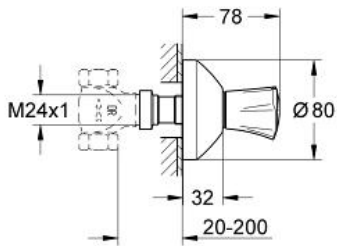

COSTA L  
Volume Control Valve Trim  
MODEL # 19807001

Pure Freude  
an Wasser

GROHE

**Product Description:**

**COSTA L**  
**Volume Control Valve Trim**

**Standard Specification:**

- Final installation set for:
- For GROHE concealed valves 1/2", 3/4", 1"
- Adjustable installation depth 3/4" - 7 3/4"
- Escutcheon with wall sealing threaded
- Metal grip handle
- Heat-insulated
- Marking: red
- **GROHE StarLight** chrome finish