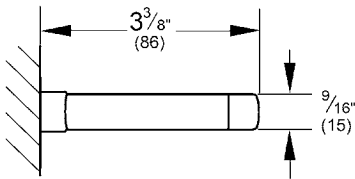

DEFINED  
Toilet Paper Holder  
MODEL # 40974EN0

Pure Freude  
an Wasser

**Product Description:**

**DEFINED**  
Toilet Paper Holder

**Standard Specification:**

- GROHE StarLight chrome finish
- Available at FERGUSON and Build.com