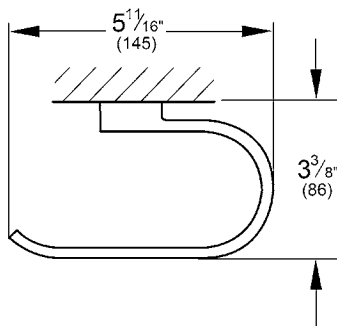

DEFINED  
Toilet Paper Holder  
MODEL # 40974EN0

Pure Freude  
an Wasser

**Product Description:**

**DEFINED**  
Toilet Paper Holder

**Standard Specification:**

- GROHE StarLight chrome finish
- Available at FERGUSON and Build.com