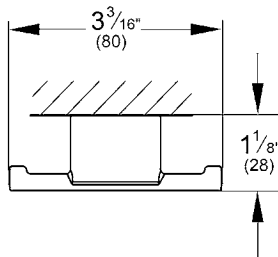

DEFINED  
Robe Hook  
MODEL # 40973EN0

Pure Freude  
an Wasser

**Product Description:**

**DEFINED**  
Robe Hook

**Standard Specification:**

- GROHE StarLight chrome finish
- Available at FERGUSON and Build.com