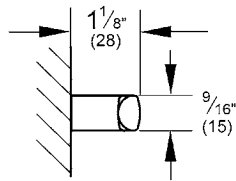

DEFINED  
Robe Hook  
MODEL # 40973EN0

Pure Freude  
an Wasser

**Product Description:**

**DEFINED**  
Robe Hook

**Standard Specification:**

- GROHE StarLight chrome finish
- Available at FERGUSON and Build.com