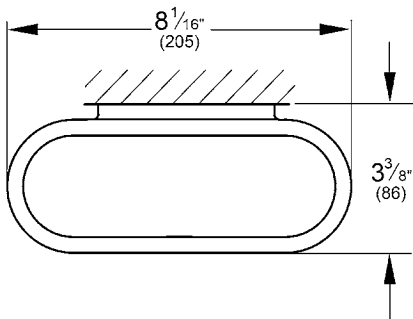

DEFINED
Towel Ring
MODEL # 40972EN0

Pure Freude
an Wasser

Product Description:

**DEFINED
Towel Ring**

Standard Specification:

- GROHE StarLight chrome finish
- Available at FERGUSON and Build.com

Color:

- 40972EN0 Brushed Nickel