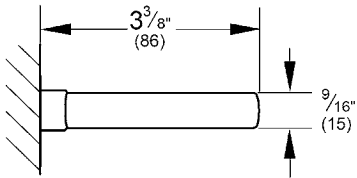

DEFINED
Towel Ring
MODEL # 40972EN0

Pure Freude
an Wasser

Product Description:

**DEFINED
Towel Ring**

Standard Specification:

- GROHE StarLight chrome finish
- Available at FERGUSON and Build.com

Color:

- 40972EN0 Brushed Nickel