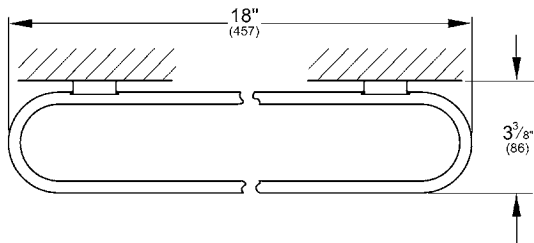

DEFINED
18" Towel Bar
MODEL # 40970EN0

Pure Freude
an Wasser

Product Description:

DEFINED
18" Towel Bar

Standard Specification:

- GROHE StarLight chrome finish
- Available at FERGUSON and Build.com

Color:

- 40970EN0 Brushed Nickel