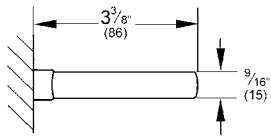

DEFINED
18" Towel Bar
MODEL # 40970EN0

Pure Freude
an Wasser

Product Description:

DEFINED
18" Towel Bar

Standard Specification:

- GROHE StarLight chrome finish
- Available at FERGUSON and Build.com

Color:

- 40970EN0 Brushed Nickel