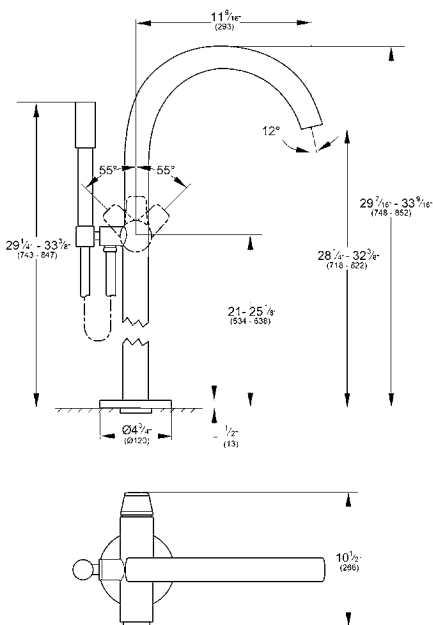

DEFINED
Single-Lever Bathtub Faucet,
Floor Mounted
MODEL # 29302EN0

Pure Freude
an Wasser

GROHE

Product Description:

DEFINED

Single-Lever Bathtub Faucet, Floor Mounted

Standard Specification:

- GROHE StarLight chrome finish
- GROHE SilkMove
- GROHE EcoJoy technology for less water and perfect flow
- 37 1/2" faucet height
- 32 3/8" aerator height
- 11 9/16" spout reach
- 49" hose
- Metal lever handle
- CALGreen/CEC compliant
- Sena hand shower (28 341 000) 1.75 gpm
- Requires Rough-In Set (29 038)
- Available at FERGUSON and Build.com

Applicable Codes & Standards:

- Energy Policy Act of 1992
- ASME A112.18.1/CSA B125.1

Color:

- 29302EN0 Brushed Nickel