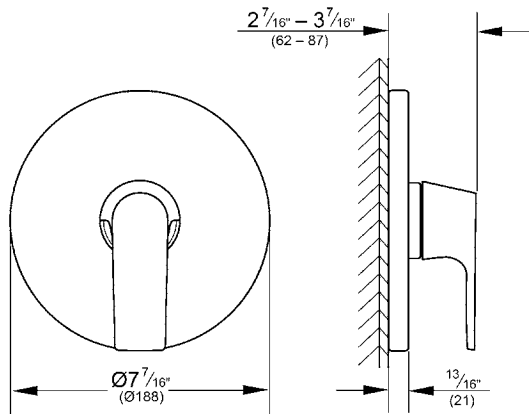

DEFINED
Pressure Balance Valve Trim
MODEL # 29298EN0

Pure Freude
an Wasser

ADA

C

Product Description:
DEFINED
Pressure Balance Valve Trim

Standard Specification:

- GROHE StarLight chrome finish
- GROHE SilkMove
- Metal lever handle
- For use with Grohsafe rough-in valve (35 110 000)
- Includes cartridge
- Available at FERGUSON and Build.com

Applicable Codes & Standards:

- ASME A112.18.1/CSA B125.1
- ICC/ANSI A117.1

Color:

- 29298EN0 Brushed Nickel