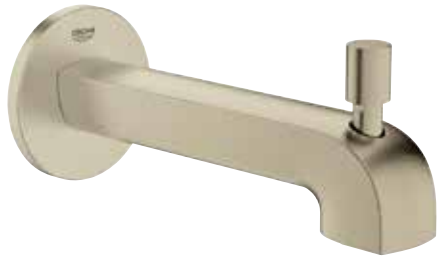

DEFINED
Diverter Tub Spout
MODEL # 26637EN0

Pure Freude
an Wasser

Product Description:
DEFINED
Diverter Tub Spout

Standard Specification:

- GROHE StarLight chrome finish
- 6 13/16" spout reach
- 1/2" NPT inlet
- Wall mount
- Available at FERGUSON and Build.com

Applicable Codes & Standards:

- ASME A112.18.1/CSA B125.1

Color:
□ 26637EN0 Brushed Nickel