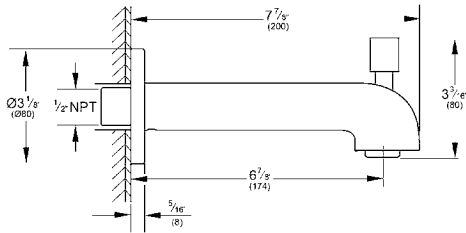

DEFINED
Diverter Tub Spout
MODEL # 26637EN0

Pure Freude
an Wasser

Product Description:
DEFINED
Diverter Tub Spout

Standard Specification:

- GROHE StarLight chrome finish
- 6 13/16" spout reach
- 1/2" NPT inlet
- Wall mount
- Available at FERGUSON and Build.com

Applicable Codes & Standards:

- ASME A112.18.1/CSA B125.1

Color:
□ 26637EN0 Brushed Nickel