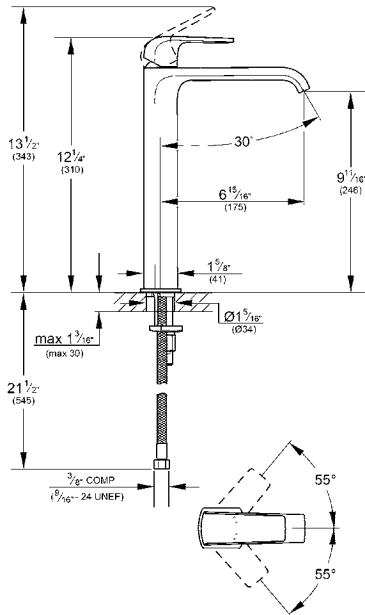

DEFINED
 Vessel Bathroom Faucet XL-Size
 MODEL # 23869EN0

Pure Freude
 an Wasser

Product Description:
DEFINED
 Vessel Bathroom Faucet XL-Size

Standard Specification:

- GROHE StarLight chrome finish
- GROHE SilkMove
- GROHE EcoJoy technology for less water and perfect flow
- 12 1/4" faucet height
- 9 11/16" aerator height
- 6 15/16" spout reach
- Solid brass body
- Stainless steel flex lines
- CALGreen/CEC compliant
- 1.2gpm (WaterSense)
- Available at FERGUSON and Build.com

Applicable Codes & Standards:

- Energy Policy Act of 1992
- NSF 61
- NSF 372
- ASME A112.18.1/CSA B125.1
- US Federal and State material regulations
- EPA WaterSense®
- ICC/ANSI A117.1

Color:

- 23869EN0 Brushed Nickel