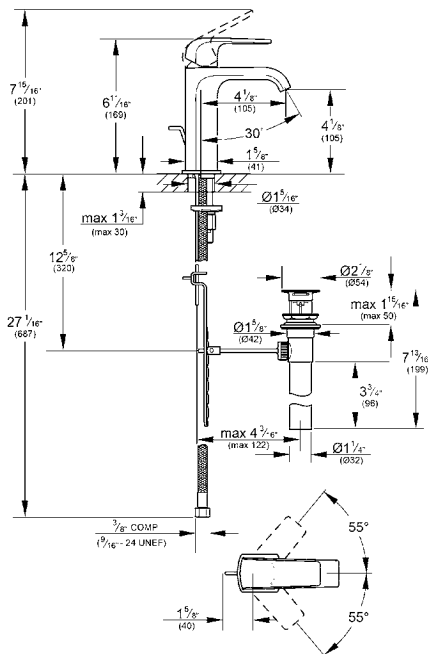

DEFINED
Centerset Bathroom Faucet S-Size
MODEL # 23868EN0

Pure Freude
an Wasser

Product Description:
DEFINED
Centerset Bathroom Faucet S-Size

Standard Specification:

- GROHE StarLight chrome finish
- GROHE SilkMove
- GROHE EcoJoy technology for less water and perfect flow
- 6 5/8" faucet height
- 4 1/8" spout reach
- 4 1/8" Aerator height
- Solid brass body
- Stainless steel flex lines
- CALGreen/CEC compliant
- 1.2gpm (WaterSense)
- Available at FERGUSON and Build.com

Applicable Codes & Standards:

- Energy Policy Act of 1992
- NSF 61
- NSF 372
- ASME A112.18.1/CSA B125.1
- US Federal and State material regulations
- EPA WaterSense®
- ICC/ANSI A117.1

Color:

- 23868EN0 Brushed Nickel