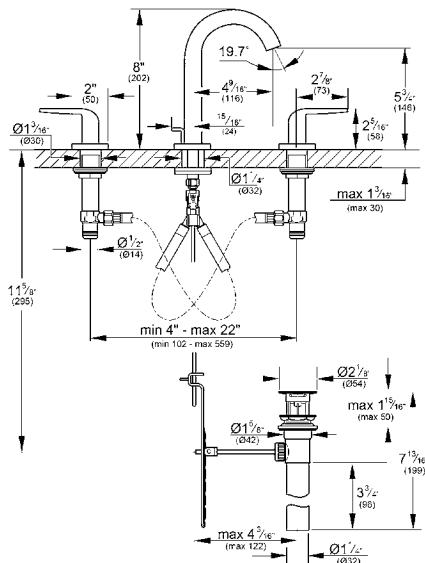

DEFINED
8" Widespread Two-Handle
Bathroom Faucet
MODEL # 20597EN0

Pure Freude
an Wasser

GROHE

Product Description:
DEFINED
8" Widespread Two-Handle Bathroom Faucet

Standard Specification:

- GROHE StarLight chrome finish
- GROHE SilkMove
- GROHE EcoJoy technology for less water and perfect flow
- 7 7/8" faucet height
- 4 9/16" spout reach
- 5 11/16" aerator height
- Solid brass body
- CALGreen/CEC compliant
- 1.2gpm (WaterSense)
- Available at FERGUSON and Build.com

Applicable Codes & Standards:

- Energy Policy Act of 1992
- NSF 61
- NSF 372
- ASME A112.18.1/CSA B125.1
- US Federal and State material regulations
- EPA WaterSense®
- ICC/ANSI A117.1

Color:

- 20597EN0 Brushed Nickel