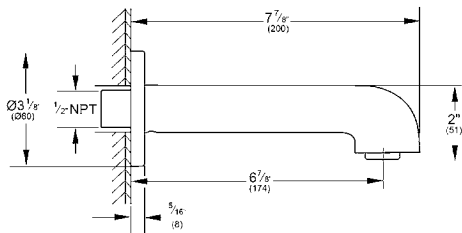

DEFINED
Tub Spout
MODEL # 13402EN0

Pure Freude
an Wasser

Product Description:
DEFINED
Tub Spout

Standard Specification:

- GROHE StarLight chrome finish
- 6 13/16" spout reach
- 1/2" NPT inlet
- Wall mount
- Available at FERGUSON and Build.com

Applicable Codes & Standards:

- ASME A112.18.1/CSA B125.1

Color:

- 13402EN0 Brushed Nickel