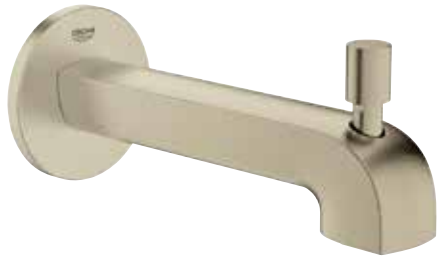

DEFINED  
Diverter Tub Spout  
MODEL # 13399EN0

Pure Freude  
an Wasser

**Product Description:**  
**DEFINED**  
Diverter Tub Spout

**Standard Specification:**

- GROHE StarLight chrome finish
- 6 13/16" spout reach
- SlipFit installation
- Wall mount
- Available at FERGUSON and Build.com

**Applicable Codes & Standards:**

- ASME A112.18.1/CSA B125.1

**Color:**  
□ 13399EN0 Brushed Nickel