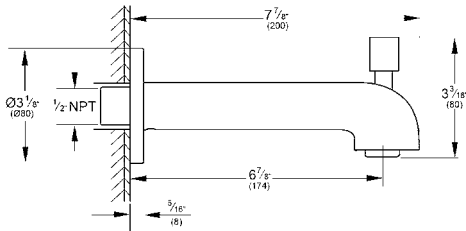

DEFINED  
Diverter Tub Spout  
MODEL # 13399EN0

Pure Freude  
an Wasser

**Product Description:**  
**DEFINED**  
Diverter Tub Spout

**Standard Specification:**

- GROHE StarLight chrome finish
- 6 13/16" spout reach
- SlipFit installation
- Wall mount
- Available at FERGUSON and Build.com

**Applicable Codes & Standards:**

- ASME A112.18.1/CSA B125.1

**Color:**  
□ 13399EN0 Brushed Nickel