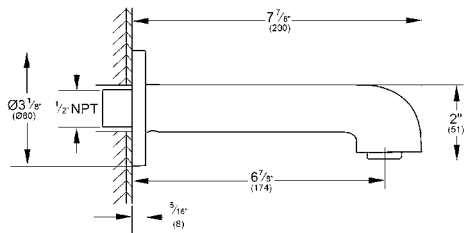

DEFINED  
Tub Spout  
MODEL # 13398EN0

Pure Freude  
an Wasser

**Product Description:**  
**DEFINED**  
Tub Spout

**Standard Specification:**

- GROHE StarLight chrome finish
- 6 13/16" spout reach
- 1/2" NPT inlet
- Wall mount
- Available at FERGUSON and Build.com

**Applicable Codes & Standards:**

- ASME A112.18.1/CSA B125.1

**Color:**

- 13398EN0 Brushed Nickel