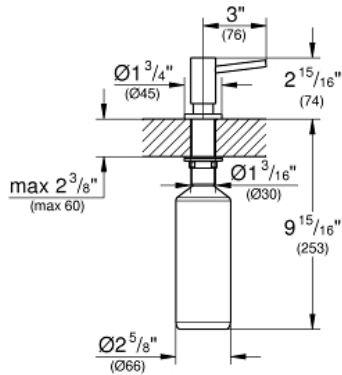

Cosmopolitan Soap Dispenser

MODEL # 40535000

Pure Freude
an Wasser

GROHE

Product Description:

Cosmopolitan Soap Dispenser

Standard Specification:

- For liquid soaps
- Storage bin 500 ml
- **GROHE StarLight** finish

Applicable Codes & Standards:

- Energy Policy Act of 1992
- ASME A112.18.1/CSA B125.1

Color:

- 40535000 StarLight Chrome