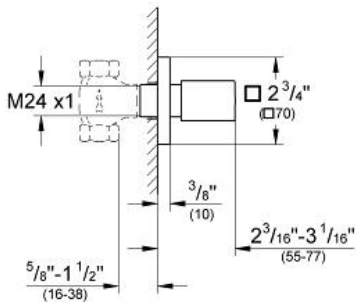

EUROCUBE
Volume Control Trim
MODEL # 19910000

Pure Freude
an Wasser

ADA

Product Description:
EUROCUBE
Volume Control Trim

Standard Specification:

- Without concealed body
- Metal grip handle
- For use with Rough-In Valve (29 273) or (29 274)