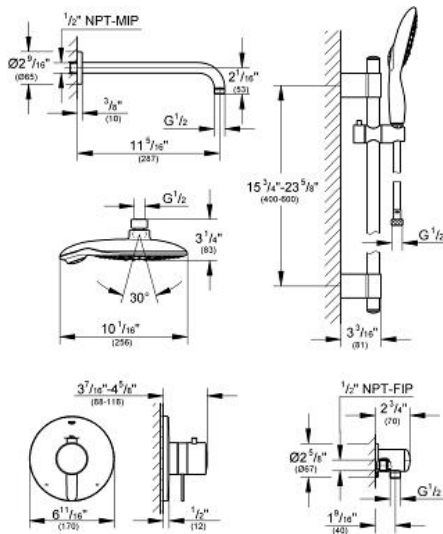

GROHFLEX SHOWER SET

Thermostat valve

MODEL # 35052

Pure Freude an Wasser

GROHE America, Inc | 200 North Gary Avenue, Suite G, Roselle, IL 60172
 Phone: +1 (800) 444-7643 | Fax: +1 (800) 225-2778 | us-customerservice@grohe.com

Product Description:

Thermostat valve

Standard Specification:

- Shower combination
- Consisting of:
 - Power&Soul® shower head (27 767)
 - Rainshower™ 12" shower arm (28 577)
 - GrohFlex® shower/hand shower THM trim & valve (19 878)
 - Power&Soul® shower set (27 736)
 - Cosmopolitan THM
 - Relexa® wall union (28 672 000 / 28 627 EN0)
- Requires GrohFlex® Universal Rough-In Box (35 026)

Color:

- 35052 000 chrome