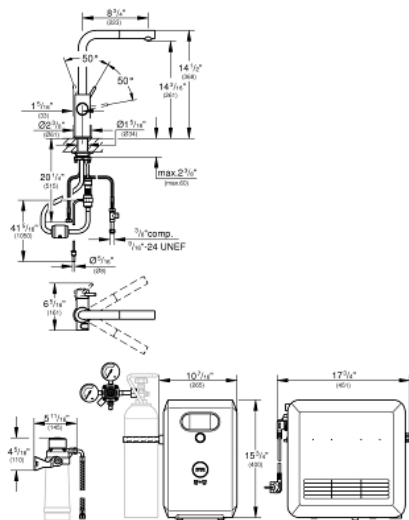

GROHE BLUE PROFESSIONAL Kitchen Faucet Starter Kit

MODEL # 31608002

Pure Freude
an Wasser

GROHE

ADA

Product Description: GROHE BLUE PROFESSIONAL Kitchen Faucet Starter Kit

Standard Specification:

- GROHE SilkMove
- GROHE StarLight finish
- 14 1/2" faucet height
- 13 1/16" aerator height
- Pull-out spray
- 8 3/4" faucet reach
- Swivel area 360°
- Single hole installation
- Push buttons for 3 types of filtered and chilled water: still, medium, and sparkling
- Separate internal water ways for filtered and non-filtered water
- GROHE Blue Professional cooler
- Delivers 12 liters of chilled water per hour
- Color display with push and turn control
- 270 Watt cooling unit, 110 V AC
- Requires ventilation holes in the bottom of the kitchen cabinet
- Software set-up and monitoring of filter and CO2 capacity via GROHE Ondus app*
- Additional monitoring via GROHE Blue Professional Browser - Monitor possible with Bluetooth 4.0** and WiFi interface for wireless data communication
- For Apple*** and Android devices
- Bluetooth range (max. 10 m) varies depending on used materials and walls between transmitter and receiver
- Includes filter head with flexible water hardness adjustment
- 1.75 gpm
- CALGreen compliant
- GROHE Blue Filter, CO2 tank and cleaning cartridge are not included
- System requirements
 - *WPA2 encrypted and password protected network, MAC address filters are not supported.
 - iPhone with iOS 9.0 or higher / smart phone with Android 4.3 or higher
 - Mobile devices and GROHE Ondus App are not included in delivery and have to be ordered separately via an authorised