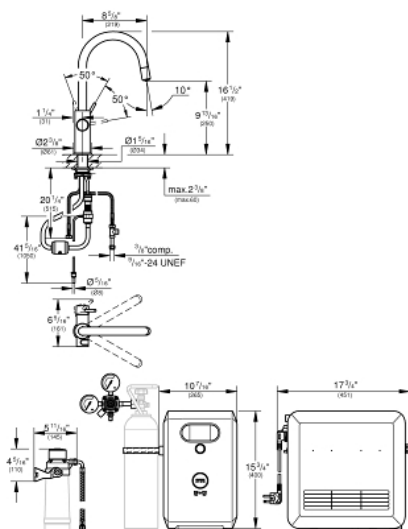

GROHE BLUE PROFESSIONAL Kitchen Faucet Starter Kit

MODEL # 31251002

Pure Freude
an Wasser

GROHE

ADA

Product Description: GROHE BLUE PROFESSIONAL Kitchen Faucet Starter Kit

Standard Specification:

- GROHE SilkMove
- GROHE StarLight finish
- 16 1/2" faucet height
- 9 13/16" aerator height
- Pull-out spray
- 8 5/8" faucet reach
- Swivel area 360°
- Single hole installation
- Push buttons for 3 types of filtered and chilled water: still, medium, and sparkling
- Separate internal water ways for filtered and non-filtered water
- GROHE Blue Professional cooler
- Delivers 12 liters of chilled water per hour
- Color display with push and turn control
- 270 Watt cooling unit, 110 V AC
- Requires ventilation holes in the bottom of the kitchen cabinet
- Software set-up and monitoring of filter and CO2 capacity via GROHE Ondus app*
- Additional monitoring via GROHE Blue Professional Browser - Monitor possible with Bluetooth 4.0** and WiFi interface for wireless data communication
- For Apple*** and Android devices
- Bluetooth range (max. 10 m) varies depending on used materials and walls between transmitter and receiver
- Includes filter head with flexible water hardness adjustment
- 1.75 gpm
- CALGreen compliant
- GROHE Blue Filter, CO2 tank and cleaning cartridge are not included
- System requirements
 - *WPA2 encrypted and password protected network, MAC address filters are not supported.
 - iPhone with iOS 9.0 or higher / smart phone with Android 4.3 or higher
 - Mobile devices and GROHE Ondus App are not included in delivery and have to be ordered separately via an authorised