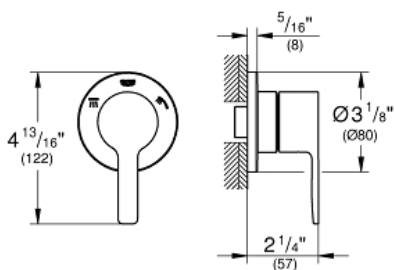

LINEARE
3-Way Diverter
MODEL # 29215001

Pure Freude
an Wasser

GROHE

ADA

C

Product Description:

LINEARE
3-Way Diverter

Standard Specification:

- GROHE StarLight chrome finish
- Metal lever handle for 3 outlets: shower head/hand shower/tub spout
- For use with 3-way diverter rough-in valves (29 902) or (29 903)
- ADA Compliant

Applicable Codes & Standards: