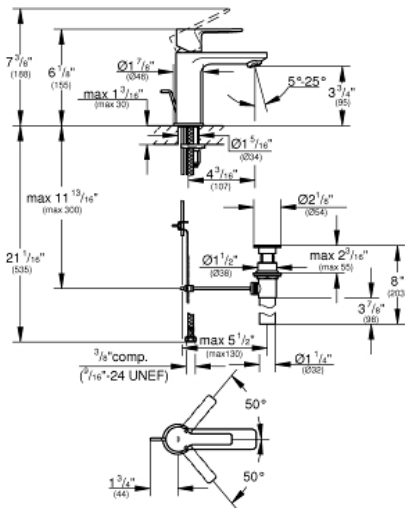

LINEARE Single-Handle Bathroom Faucet XS-Size

MODEL # 2382400A

Pure Freude
an Wasser

GROHE

Product Description:

LINEARE

Single-Handle Bathroom Faucet XS-Size

Standard Specification:

- Single hole installation
- Metal lever handle
- **GROHE SilkMove** 1.1" (28 mm) ceramic cartridge
- With temperature limiter
- **GROHE StarLight** chrome finish
- Includes waste-set drain assembly
- **GROHE AquaGuide** adjustable flow control
- Stainless steel flex lines
- **GROHE QuickFix** installation system

Applicable Codes & Standards:

- Energy Policy Act of 1992
- NSF 61
- ASME A112.18.1/CSA B125.1
- US Federal and State material regulations
- EPA WaterSense®
- ICC/ANSI A117.1
- NSF 372

Color:

- 2382400A StarLight Chrome