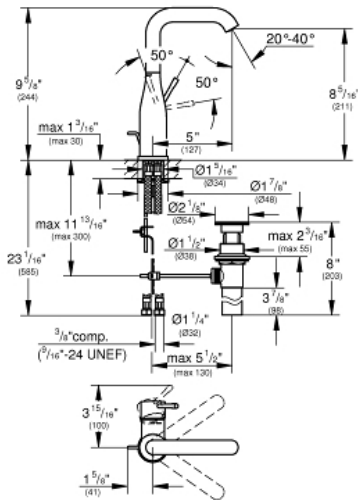

ESSENCE
Single-lever basin mixer 1/2"
L-Size

MODEL # 2348600A

Pure Freude an Wasser

GROHE America, Inc | 200 North Gary Avenue, Suite G, Roselle, IL 60172
Phone: +1 (800) 444-7643 | Fax: +1 (800) 225-2778 | us-customerservice@grohe.com

Product Description:
Single-lever basin mixer 1/2"
L-Size

- Standard Specification:**
- Single hole installation
 - Metal lever handle
 - **GROHE SilkMove** 28 mm ceramic cartridge
 - With temperature limiter
 - **GROHE StarLight** chrome finish
 - **GROHE EcoJoy** Mousseur 1.2 gpm
 - Swivel tubular spout with flow control and stop limiter

Color:
□ 2348600A chrome