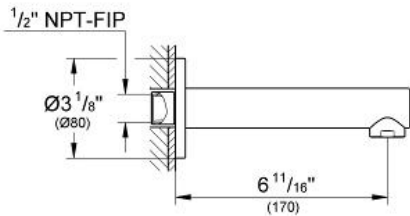

CONCETTO  
Tub Spout  
MODEL # 13274GN1

Pure Freude  
an Wasser

GROHE

ADA

C

**Product Description:**  
CONCETTO  
Tub Spout

**Standard Specification:**

- Wall mount
- GROHE StarLight finish
- Flow control
- 6 11/16" (170 mm) spout reach
- 1/2" (13 mm) NPT Male Threads