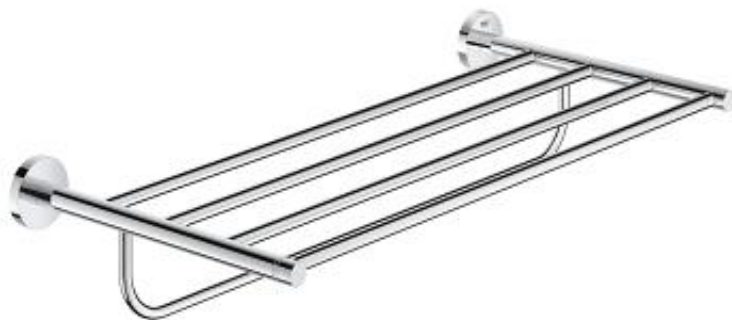

ESSENTIALS
Multi bath towel rack
MODEL # 40800001

Pure Freude
an Wasser

GROHE

Product Description:
ESSENTIALS
Multi bath towel rack

Standard Specification:

- Material: Metal
- 604 mm (functional length 550 mm)
- Concealed fastening
- **GROHE StarLight** chrome finish

Color:

- 40800001 StarLight Chrome