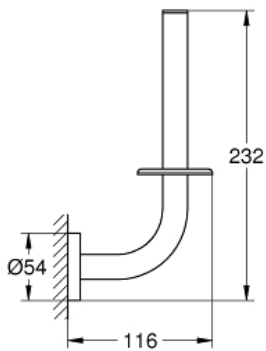

ESSENTIALS
Spare Toilet Paper Holder
MODEL # 40385GN1

Pure Freude
an Wasser

GROHE

Product Description:
ESSENTIALS
Spare Toilet Paper Holder

Standard Specification:

- Material: Metal
- Wall mount
- Concealed fastening
- **GROHE StarLight** finish
- Suitable for screwing (including screws and dowels) or gluing (glue 40 915 000 sold separately)