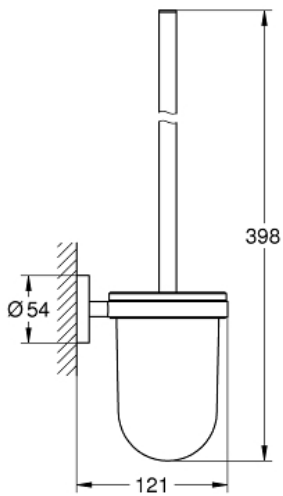

ESSENTIALS  
Toilet Brush Set  
MODEL # 40374001

Pure Freude  
an Wasser

**Product Description:**

**ESSENTIALS  
Toilet Brush Set**

**Standard Specification:**

- Material: Glass/Metal
- Wall mount
- Concealed fastening
- **GROHE StarLight** chrome finish
- Suitable for screwing (including screws and dowels) or gluing (glue 40 915 000 sold separately)