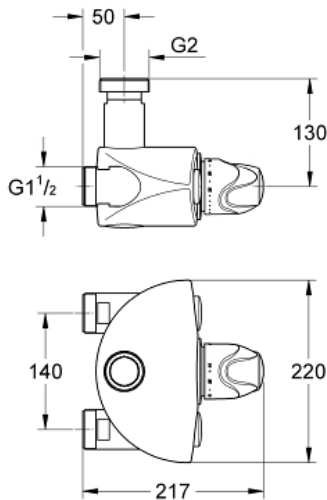

GROHTHERM XL  
Thermostatic Mixing Valve

MODEL # 35087000

Pure Freude  
an Wasser

**Product Description:**  
**GROHTHERM XL**  
**Thermostatic Mixing Valve**

**Standard Specification:**

- Wall mount
- Range of use (2.4 - 37 gpm)
- Wax thermoelement
- Temperature scale handle with pre-adjustable safety stop between 91°F and 110°F
- Process to make the thermal disinfection easier
- Built-in non-return valves with dirt strainers (compact service units)
- 1 1/2" connecting thread
- 2" outlet thread
- Top/bottom outlet changeable
- Without connection unions
- **GROHE StarLight** chrome finish
- Min. recommended pressure: 15 psi (1.0 bar)
- Max flow rate 37 gpm at 45 psi