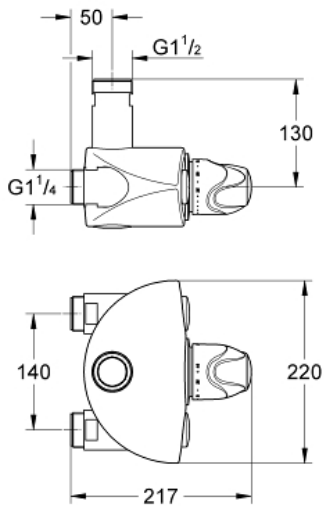

GROHTHERM XL
Thermostatic Mixing Valve

MODEL # 35085000

Pure Freude
an Wasser

Product Description:
GROHTHERM XL
Thermostatic Mixing Valve

Standard Specification:

- Wall mount
- Range of use (2.4 - 37 gpm)
- Wax thermoelement
- Temperature scale handle with pre-adjustable safety stop between 91°F and 110°F
- Process to make the thermal disinfection easier
- Built-in non-return valves with dirt strainers (compact service units)
- 1 1/4" connecting thread
- 1 1/2" outlet thread
- Top/bottom outlet changeable
- Without connection unions
- **GROHE StarLight** chrome finish
- Min. recommended pressure: 15 psi (1.0 bar)
- Max flow rate 37 gpm at 45 psi