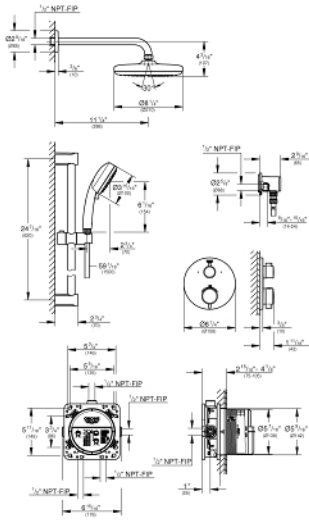

GROHTHERM CUBE
Shower Set with Tempesta 210
MODEL # 34745EN0

Pure Freude
an Wasser

Product Description:
GROHTHERM CUBE
Shower Set with Tempesta 210

Standard Specification:

- Grotherm Round Dual Function 2-Handle Thermostatic Trim (24 133)
- GROHE Rapido SmartBox universal rough-in box, 1/2" (35 601)
- Tempesta 210 Showerhead, 1.75 gpm (26 409)
- Rainshower shower arm, 11-1/4" (286mm) (28 577)
- Tempesta Cosmopolitan hand shower, 2 sprays, 1.75 gpm (26 046)
- Tempesta Cosmopolitan shower rail, 24" (620mm) (27 521)
- Rotaflex Metal Longlife shower hose, 59" (1500mm) (28 417)
- Wall Union (28 627)

Color:

- 34745EN0 Brushed Nickel InfinityFinish