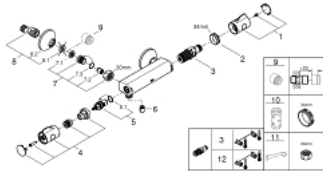

### PRODUCT DESCRIPTION

- wall mounted
- GROHE StarLight chrome finish
- GROHE SafeStop at 38°C
- GROHE SafeStop Plus optional temperature limiter at 43°C included
- GROHE TurboStat compact cartridge
  - with wax thermoelement
- integrated mixed water shut off
- volume handle with EcoButton (economy button with individually adjustable economy stop)
- ceramic headpart 1/2", 180°
- shower outlet below 1/2"
- dirt strainers
- built-in non return valves
- Protected against backflow
- S-unions
- metal escutcheon
- GROHE EcoJoy Technology
  - for less water and perfect flow

### UNITS PER PACKAGE

- 1: Temperature control handle (Order-nr. 47981000)
- 2: Fitting ring (Order-nr. 47743000)
- 3: Thermostatic compact cartridge 1/2" (Order-nr. 47439000)
- 4: Shut-off handle (Order-nr. 47980000)
- 5: Ceramic headpart, 1/2" (Order-nr. 45346000)
- 5.1: O-ring  $\phi 18.2 \times \phi 1.7$  (Order-nr. 0392400M)
- 6: Non-return valve (Order-nr. 08565000)
- 7: Non-return valve (Order-nr. 47189000)
- 7.1: Dirt Strainer (Order-nr. 0726400M)
- 7.2: Non-return valve (Order-nr. 08565000)
- 7.3: O-ring  $\phi 17 \times \phi 2$  (Order-nr. 0305500M)
- 8: S-union (Order-nr. 12075000)
- 8.1: Ball seal dia. 9x6.8 mm (Order-nr. 0138600M)
- 8.2: Escutcheon (Order-nr. 0221000M)
- 9: Extension 3/4", 20 mm (Order-nr. 0713000M)\*
- 10: Socket spanner (Order-nr. 19332000)\*
- 11: Special spanner (Order-nr. 19377000)\*
- 12: GROHE TurboStat cartridge 1/2" (Order-nr. 47175000)\*