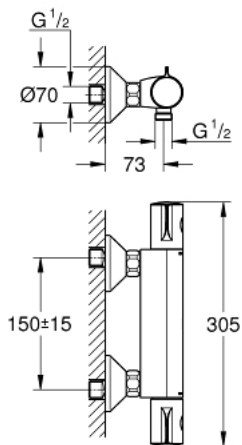

### PRODUCT DESCRIPTION

- wall mounted
- GROHE StarLight chrome finish
- GROHE SafeStop at 38°C
- GROHE SafeStop Plus optional temperature limiter at 43°C included
- GROHE TurboStat compact cartridge
  - with wax thermoelement
- integrated mixed water shut off
- volume handle with EcoButton (economy button with individually adjustable economy stop)
- ceramic headpart 1/2", 180°
- shower outlet below 1/2"
- dirt strainers
- built-in non return valves
- Protected against backflow
- S-unions
- metal escutcheon
- GROHE EcoJoy Technology
  - for less water and perfect flow

### UNITS PER PACKAGE

- 1: Temperature control handle (Order-nr. 47981000)
- 2: Fitting ring (Order-nr. 47743000)
- 3: Thermostatic compact cartridge 1/2" (Order-nr. 47439000)
- 4: Shut-off handle (Order-nr. 47980000)
- 5: Ceramic headpart, 1/2" (Order-nr. 45346000)
- 5.1: O-ring  $\phi 18.2 \times \phi 1.7$  (Order-nr. 0392400M)
- 6: Non-return valve (Order-nr. 08565000)
- 7: Non-return valve (Order-nr. 47189000)
- 7.1: Dirt Strainer (Order-nr. 0726400M)
- 7.2: Non-return valve (Order-nr. 08565000)
- 7.3: O-ring  $\phi 17 \times \phi 2$  (Order-nr. 0305500M)
- 8: S-union (Order-nr. 12075000)
- 8.1: Ball seal dia. 9x6.8 mm (Order-nr. 0138600M)
- 8.2: Escutcheon (Order-nr. 0221000M)
- 9: Extension 3/4", 20 mm (Order-nr. 0713000M)\*
- 10: Socket spanner (Order-nr. 19332000)\*
- 11: Special spanner (Order-nr. 19377000)\*
- 12: GROHE TurboStat cartridge 1/2" (Order-nr. 47175000)\*