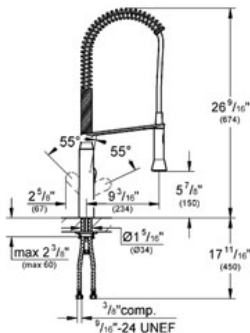

K7
Single-lever sink mixer 1/2"
MODEL # 32951

Pure Freude an Wasser

GROHE America, Inc | 200 North Gary Avenue, Suite G, Roselle, IL 60172
Phone: +1 (800) 444-7643 | Fax: +1 (800) 225-2778 | us-customerservice@grohe.com

Product Description:
Single-lever sink mixer 1/2"

Standard Specification:

- GROHE StarLight® finish
- GROHE SilkMove® ceramic cartridge
- Single hole installation
- Metal lever
- Adjustable flow rate limiter
- Professional spray
- Swivel area 140°
- Stainless Steel Braided Flexible Supplies
- Quick installation system
- Max Flow Rate 1.75 gpm (6.6 L/min)