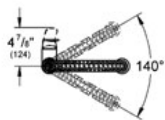

Product Description:
Single-lever sink mixer 1/2"

Standard Specification:

- GROHE StarLight® finish
- GROHE SilkMove® ceramic cartridge
- Single hole installation
- Metal lever
- Adjustable flow rate limiter
- Professional spray
- Swivel area 140°
- Stainless Steel Braided Flexible Supplies
- Quick installation system
- Max Flow Rate 1.75 gpm (6.6 L/min)