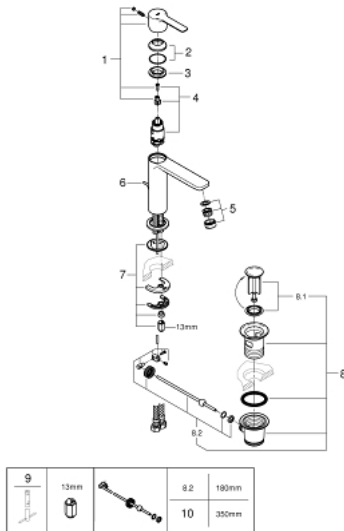

32 114 001 LINEARE BASIN MIXER 1/2"  
S-SIZE

**PRODUCT DESCRIPTION**

- monobloc installation
- metal lever
- 28 mm ceramic cartridge  
with **GROHE SilkMove**
- with temperature limiter
- **GROHE StarLight** chrome finish
- **GROHE EcoJoy** SpeedClean mousseur 5.7 l/min
- **GROHE FastFixation Plus** installation system
- pop-up waste set 1 1/4"
  
- flexible connection hoses

## 32 114 001 LINEARE BASIN MIXER 1/2" S-SIZE

### SPARE PARTS, July 2016 – now

- 1: Lever (Order-nr. 46980000)
- 2: Shield for cross handle (Order-nr. 46581000)
- 3: retaining ring (Order-nr. 07419000)
- 4: Cartridge (Order-nr. 46580000)
- 5: Flow restrictor (Order-nr. 48159000)
- 6: Pop-up rod (Order-nr. 46739000)
- 7: Shank mounting kit (Order-nr. 46645000)
- 8: Pop-up waste set 1 1/4" (Order-nr. 28910000)
- 8.1: Chrome bath plug (Order-nr. 07182000)
- 8.2: Eccentric rod (Order-nr. 07052000)
- 9: Mounting wrench (Order-nr. 19017000)\*
- 10: Eccentric rod (Order-nr. 07341000)\*