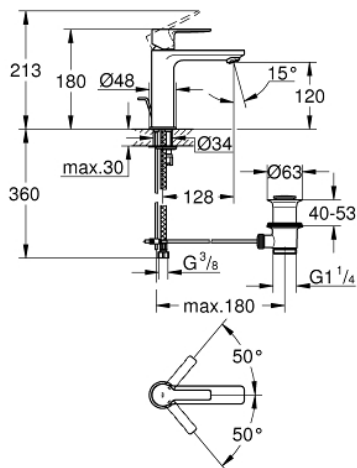

32 114 001 LINEARE BASIN MIXER 1/2"  
S-SIZE

**PRODUCT DESCRIPTION**

- monobloc installation
- metal lever
- 28 mm ceramic cartridge  
with **GROHE SilkMove**
- with temperature limiter
- **GROHE StarLight** chrome finish
- **GROHE EcoJoy** SpeedClean mousseur 5.7 l/min
- **GROHE FastFixation Plus** installation system
- pop-up waste set 1 1/4"
  
- flexible connection hoses

## 32 114 001 LINEARE BASIN MIXER 1/2" S-SIZE

### SPARE PARTS, July 2016 – now

- 1: Lever (Order-nr. 46980000)
- 2: Shield for cross handle (Order-nr. 46581000)
- 3: retaining ring (Order-nr. 07419000)
- 4: Cartridge (Order-nr. 46580000)
- 5: Flow restrictor (Order-nr. 48159000)
- 6: Pop-up rod (Order-nr. 46739000)
- 7: Shank mounting kit (Order-nr. 46645000)
- 8: Pop-up waste set 1 1/4" (Order-nr. 28910000)
- 8.1: Chrome bath plug (Order-nr. 07182000)
- 8.2: Eccentric rod (Order-nr. 07052000)
- 9: Mounting wrench (Order-nr. 19017000)\*
- 10: Eccentric rod (Order-nr. 07341000)\*