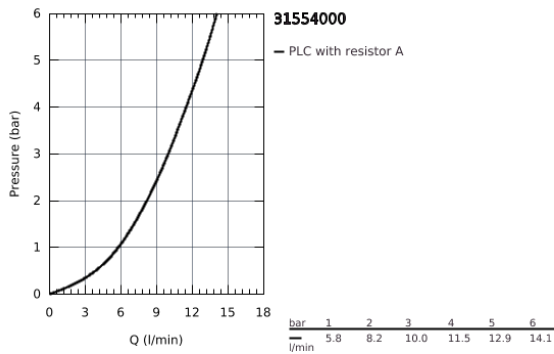

31 554 000 **START CURVE SINGLE-LEVER SINK MIXER 1/2"**

**PRODUCT DESCRIPTION**

- high spout
- monobloc installation
- **GROHE StarLight** finish
- GROHE Longlife 28 mm ceramic cartridge
- spout with mousseur
- swivel tubular spout
- swivel area 360°
  
- flexible connection hoses
  
- rapid installation system
- min. recommended pressure 0.2 bar

31 554 000 **START CURVE SINGLE-LEVER SINK MIXER 1/2"**

## 31 554 000 **START CURVE SINGLE-LEVER SINK MIXER 1/2"**