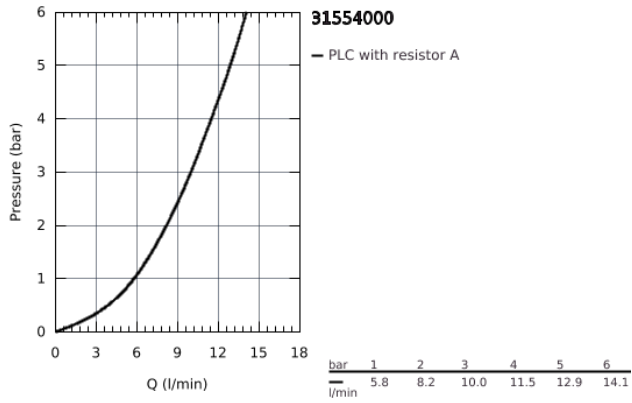

31 554 000 **START CURVE SINGLE-LEVER SINK MIXER 1/2"**

**PRODUCT DESCRIPTION**

- high spout
- monobloc installation
- **GROHE StarLight** finish
- GROHE Longlife 28 mm ceramic cartridge
- spout with mousseur
- swivel tubular spout
- swivel area 360°
  
- flexible connection hoses
  
- rapid installation system
- min. recommended pressure 0.2 bar

31 554 000 **START CURVE SINGLE-LEVER SINK MIXER 1/2"**

## 31 554 000 **START CURVE SINGLE-LEVER SINK MIXER 1/2"**