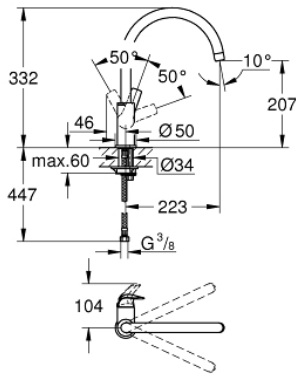

31 554 000 **START CURVE SINGLE-LEVER SINK MIXER 1/2"**

**PRODUCT DESCRIPTION**

- high spout
- monobloc installation
- **GROHE StarLight** finish
- GROHE Longlife 28 mm ceramic cartridge
- spout with mousseur
- swivel tubular spout
- swivel area 360°
  
- flexible connection hoses
  
- rapid installation system
- min. recommended pressure 0.2 bar

## 31 554 000 **START CURVE SINGLE-LEVER SINK MIXER 1/2"**

### **SPARE PARTS**, November 2018 – now

- 1: Lever (Order-nr. 46777000)
- 2: Cartridge (Order-nr. 46580000)
- 3: Flow restrictor (Order-nr. 13928000)
- 4: Shank mounting kit (Order-nr. 46249000)
- 5: retaining ring (Order-nr. 46715000)
- 6: Shield for cross handle (Order-nr. 46581000)
- 7: Mounting wrench (Order-nr. 19017000)\*