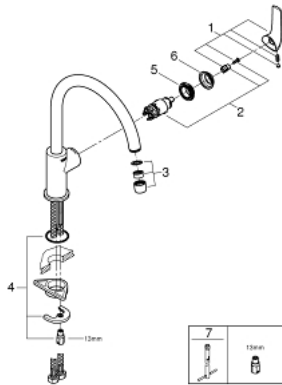

31 554 000 **START CURVE SINGLE-LEVER SINK MIXER 1/2"**

**PRODUCT DESCRIPTION**

- high spout
- monobloc installation
- **GROHE StarLight** finish
- GROHE Longlife 28 mm ceramic cartridge
- spout with mousseur
- swivel tubular spout
- swivel area 360°
  
- flexible connection hoses
  
- rapid installation system
- min. recommended pressure 0.2 bar

### **SPARE PARTS**, November 2018 – now

- 1: Lever (Order-nr. 46777000)
- 2: Cartridge (Order-nr. 46580000)
- 3: Flow restrictor (Order-nr. 13928000)
- 4: Shank mounting kit (Order-nr. 46249000)
- 5: retaining ring (Order-nr. 46715000)
- 6: Shield for cross handle (Order-nr. 46581000)
- 7: Mounting wrench (Order-nr. 19017000)\*