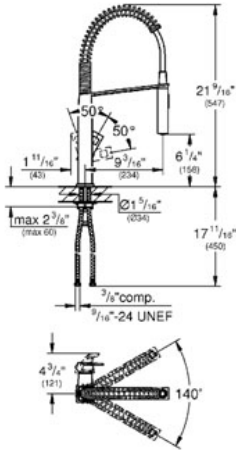

EUROCUBE
Single-lever sink mixer 1/2"
MODEL # 31401

Pure Freude an Wasser

GROHE America, Inc | 200 North Gary Avenue, Suite G, Roselle, IL 60172
Phone: +1 (800) 444-7643 | Fax: +1 (800) 225-2778 | us-customerservice@grohe.com

Product Description:
Single-lever sink mixer 1/2"

Standard Specification:

- Single hole installation
- **GROHE SilkMove®** ceramic cartridge
- **GROHE StarLight®** finish
- Adjustable flow rate limiter
- **SpeedClean** flow control
- Rocker-Diverter
- Swivel area 140°
- 360° maneuverable spring arm
- Stainless Steel Braided Flexible Supplies
- Quick installation system
- **Protected against backflow**
- Under cupboard installation