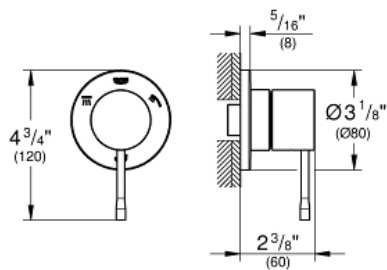

ESSENCE
3-Way Diverter
MODEL # 29203001

Pure Freude
an Wasser

GROHE

Product Description:
ESSENCE
3-Way Diverter

Standard Specification:

- GROHE StarLight chrome finish
- Metal lever handle for 3 outlets: shower head/hand shower/tub spout
- For use with 3-way diverter rough-in valves (29 902) or (29 903)
- ADA Compliant

Applicable Codes & Standards:

- ASME A112.18.1/CSA B125.1
- ICC/ANSI A117.1

Color:

- 29203001 StarLight Chrome