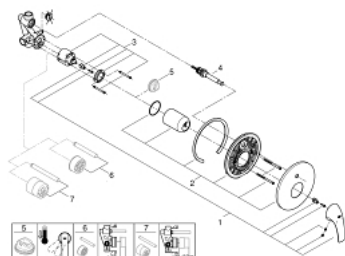

29 115 000 SINGLE-LEVER BATH/SOWER MIXER

PRODUCT DESCRIPTION

- concealed installation
- consisting of:
 - set for final installation
 - concealed body (33 963)
 - metal lever
 - GROHE Longlife 46 mm ceramic cartridge
- **GROHE StarLight** chrome finish
- adjustable flow rate limiter
- automatic diverter: bath/shower
- escutcheon- and shaft-sealing
- metal wall escutcheon

29 115 000 SINGLE-LEVER BATH/SHOWER MIXER

SELECT SPARE PART:

- 1: Lever (Order-nr. 46700000)
- 2: Escutcheon (Order-nr. 46905000)
- 3: Cartridge (Order-nr. 46048000)
- 4: Diverter (Order-nr. 46737000)
- 5: Temperature limiter (Order-nr. 46308000)*
- 6: Extension set (Order-nr. 46191000)*
- 7: Extension set (Order-nr. 46343000)*