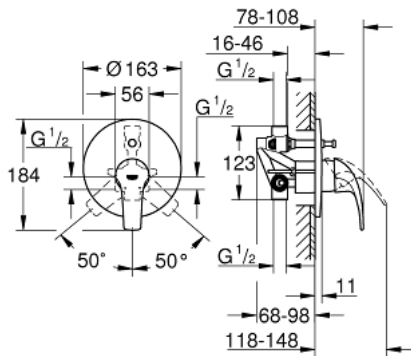

29 115 000 SINGLE-LEVER BATH/SOWER MIXER

PRODUCT DESCRIPTION

- concealed installation
- consisting of:
 - set for final installation
 - concealed body (33 963)
 - metal lever
 - GROHE Longlife 46 mm ceramic cartridge
- **GROHE StarLight** chrome finish
- adjustable flow rate limiter
- automatic diverter: bath/shower
- escutcheon- and shaft-sealing
- metal wall escutcheon

29 115 000 SINGLE-LEVER BATH/SHOWER MIXER

SELECT SPARE PART:

- 1: Lever (Order-nr. 46700000)
- 2: Escutcheon (Order-nr. 46905000)
- 3: Cartridge (Order-nr. 46048000)
- 4: Diverter (Order-nr. 46737000)
- 5: Temperature limiter (Order-nr. 46308000)*
- 6: Extension set (Order-nr. 46191000)*
- 7: Extension set (Order-nr. 46343000)*