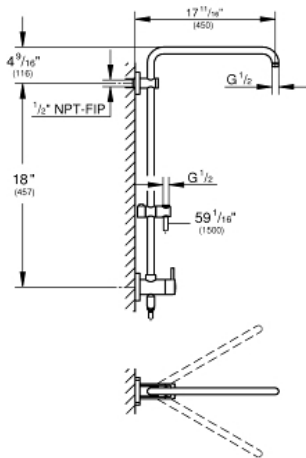

RETRO-FIT SYSTEM Shower System

MODEL # 26486000

Pure Freude
an Wasser

GROHE

Product Description: RETRO-FIT SYSTEM Shower System

Standard Specification:

- 17 3/4" horizontal swivel shower arm
- Switch between hand shower and showerhead via built-in diverter
- 6 diverter functions (2 discrete functions (non shared) + one shared function in both standard and Eco flow)
- Showerhead and hand shower (not included)
- Bar with adjustable height hand shower holder
- Distance between diverter and upper bracket 18" (457 mm)
- Rotaflex shower hose (59") (28 417)
- Angle adapter to prevent hose interfering with shower valve
- Optional **GROHE EcoJoy** 1.8 gpm (6.6 l/min) flow limiter included
- **GROHE StarLight** chrome finish
- Inner WaterGuide for a longer life
- Twistfree to prevent hose from twisting
- Min. recommended pressure: 15 psi (1.0 bar)
- System includes 2 back flow preventers
- Optional compensation disc (26 030) available for uneven wall installation
- Optional height extension (26 464) available for raising the shower head
- CALGreen compliant

Applicable Codes & Standards:

- ASME A112.18.1/CSA B125.1
- US Federal and State material regulations

Color:

- 26486000 StarLight Chrome