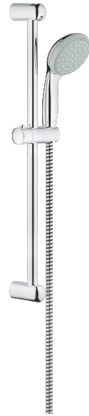

NEW TEMPESTA 100 Shower rail set 2 sprays

MODEL # 26077

Pure Freude an Wasser

GROHE America, Inc | 200 North Gary Avenue, Suite G, Roselle, IL 60172
Phone: +1 (800) 444-7643 | Fax: +1 (800) 225-2778 | us-customerservice@grohe.com

Product Description: Shower rail set 2 sprays

Standard Specification:

- GROHE StarLight® finish
- GROHE DreamSpray® perfect spray pattern
- GROHE EcoJoy® technology for less water and perfect flow
- SpeedClean anti-lime system
- Inner WaterGuide for a longer life
- Suitable for instantaneous heater
- ShockProof silicone ring prevents damages caused by shower falling

Consisting of:

- Hand shower (26 047)
- 24" shower bar (27 523 000)
- Relaxaflex 69" hose (28 154)
- Max Flow Rate: 2.0 gpm

Applicable Codes & Standards:

- Energy Policy Act of 1992
- ASME A112.18.1/CSA B125.1

Color:

- 26077 000 chrome
- 26077 EN0 Brushed Nickel