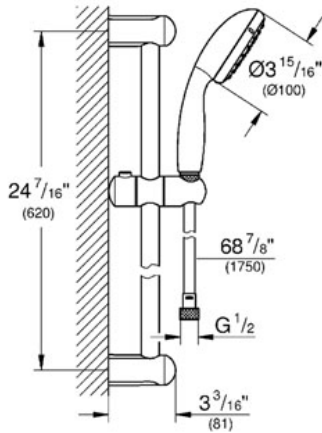

NEW TEMPESTA 100 Shower rail set 2 sprays

MODEL # 26077

Pure Freude an Wasser

GROHE America, Inc | 200 North Gary Avenue, Suite G, Roselle, IL 60172
Phone: +1 (800) 444-7643 | Fax: +1 (800) 225-2778 | us-customerservice@grohe.com

Product Description: Shower rail set 2 sprays

Standard Specification:

- GROHE StarLight® finish
- GROHE DreamSpray® perfect spray pattern
- GROHE EcoJoy® technology for less water and perfect flow
- SpeedClean anti-lime system
- Inner WaterGuide for a longer life
- Suitable for instantaneous heater
- ShockProof silicone ring prevents damages caused by shower falling

Consisting of:

- Hand shower (26 047)
- 24" shower bar (27 523 000)
- Relaxaflex 69" hose (28 154)
- Max Flow Rate: 2.0 gpm

Applicable Codes & Standards:

- Energy Policy Act of 1992
- ASME A112.18.1/CSA B125.1

Color:

- 26077 000 chrome
- 26077 EN0 Brushed Nickel