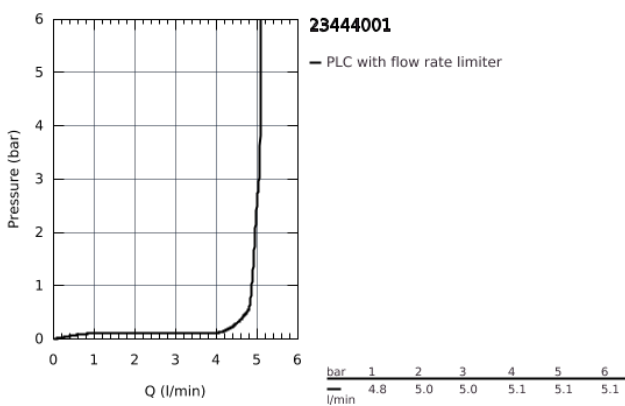

## 23 444 001 LINEARE TWO-HOLE BASIN MIXER L-SIZE

### PRODUCT DESCRIPTION

- wall mounted
- set for final installation for
- 23 571 000
- without concealed body
- metal escutcheon
- metal lever
- **GROHE StarLight** chrome finish
- **GROHE EcoJoy** mousseur 5.7 l/min
- **GROHE AquaGuide** adjustable mousseur
- center distance 110 mm
- projection 207 mm
- min. recommended pressure 1.0 bar

23 444 001 **LINEARE TWO-HOLE BASIN MIXER**  
**L-SIZE**

**SPARE PARTS**

1: Lever (Order-nr. 46982000)

2: Flow straightener (Order-nr. 46837000)

3: Extension (Order-nr. 46943000)\*

\* Optional accessories