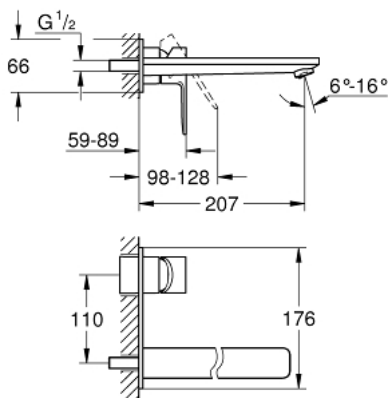

## 23 444 001 LINEARE TWO-HOLE BASIN MIXER L-SIZE

### PRODUCT DESCRIPTION

- wall mounted
- set for final installation for
- 23 571 000
- without concealed body
- metal escutcheon
- metal lever
- **GROHE StarLight** chrome finish
- **GROHE EcoJoy** mousseur 5.7 l/min
- **GROHE AquaGuide** adjustable mousseur
- center distance 110 mm
- projection 207 mm
- min. recommended pressure 1.0 bar

23 444 001 **LINEARE TWO-HOLE BASIN MIXER**  
**L-SIZE**

**SPARE PARTS**

1: Lever (Order-nr. 46982000)

2: Flow straightener (Order-nr. 46837000)

3: Extension (Order-nr. 46943000)\*

\* Optional accessories