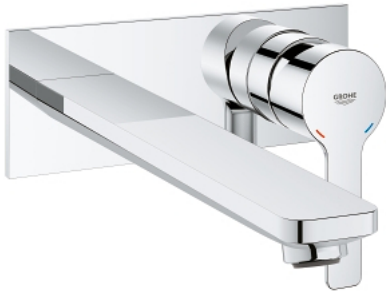

## 23 444 001 LINEARE TWO-HOLE BASIN MIXER L-SIZE

### PRODUCT DESCRIPTION

- wall mounted
- set for final installation for
- 23 571 000
- without concealed body
- metal escutcheon
- metal lever
- **GROHE StarLight** chrome finish
- **GROHE EcoJoy** mousseur 5.7 l/min
- **GROHE AquaGuide** adjustable mousseur
- center distance 110 mm
- projection 207 mm
- min. recommended pressure 1.0 bar

23 444 001 **LINEARE TWO-HOLE BASIN MIXER**  
**L-SIZE**

**SPARE PARTS**

1: Lever (Order-nr. 46982000)

2: Flow straightener (Order-nr. 46837000)

3: Extension (Order-nr. 46943000)\*

\* Optional accessories