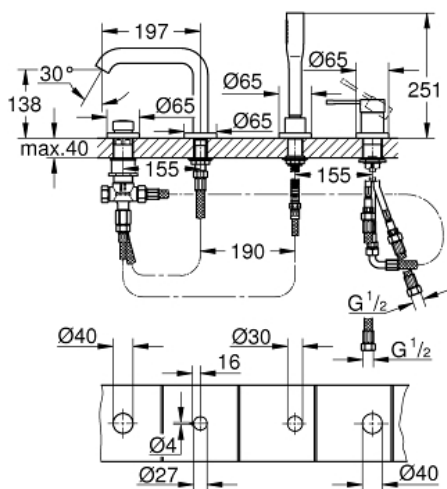

ESSENCE  
Four-Hole Bathtub Faucet with  
Handshower

MODEL # 19578GNA

Pure Freude  
an Wasser

GROHE

**Product Description:**

**ESSENCE**

**Four-Hole Bathtub Faucet with Handshower**

**Standard Specification:**

- GROHE SilkMove 1.4" (35 mm) ceramic cartridge
- With temperature limiter
- GROHE StarLight finish
- Pre-assembled spout mounting
- Single lever valve operating element
- Metal lever handle
- Bath inlet with flow control
- Bath/shower diverter
- Hand shower (26 465)
- 79" (2000mm) metal shower hose
- Stainless steel flex lines
- Connection for shower hose
- Check valve included to prevent backflow
- For use with 29 037 000
- Min. recommended pressure: 15 psi (1.0 bar)