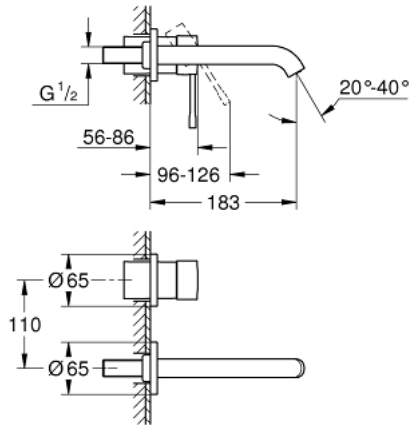

## 19 408 001 ESSENCE 2-HOLE BASIN MIXER M-SIZE

### PRODUCT DESCRIPTION

- wall mounted
- set for final installation for 23 571 000
- **without concealed body**
- metal escutcheon
- metal lever
- **GROHE StarLight** chrome finish
- **GROHE EcoJoy** mousseur 5.7 l/min
- **GROHE AquaGuide** adjustable mousseur
- centre distance 110 mm
- projection 183 mm

19 408 001 **ESSENCE 2-HOLE BASIN MIXER**  
**M-SIZE**

**SPARE PARTS**, September 2019 – now

1: Lever (Order-nr. 46916000)

2: Flow restrictor (Order-nr. 48270000)

3: Screw (Order-nr. 43094000)

4: Flush pipe extension (Order-nr. 46943000)\*