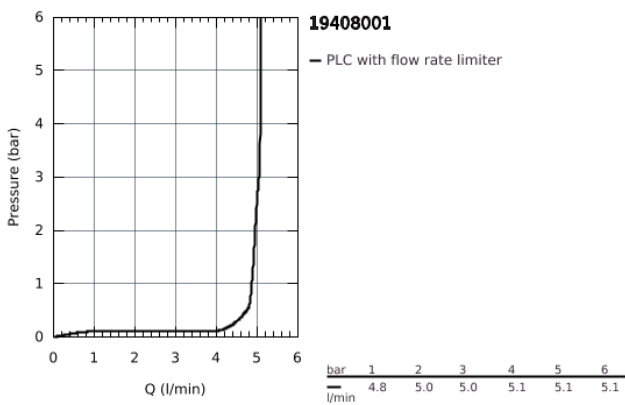

## 19 408 001 ESSENCE 2-HOLE BASIN MIXER M-SIZE

### PRODUCT DESCRIPTION

- wall mounted
- set for final installation for 23 571 000
- **without concealed body**
- metal escutcheon
- metal lever
- **GROHE StarLight** chrome finish
- **GROHE EcoJoy** mousseur 5.7 l/min
- **GROHE AquaGuide** adjustable mousseur
- centre distance 110 mm
- projection 183 mm

19 408 001 **ESSENCE 2-HOLE BASIN MIXER**  
**M-SIZE**

**SPARE PARTS**, September 2019 – now

1: Lever (Order-nr. 46916000)

2: Flow restrictor (Order-nr. 48270000)

3: Screw (Order-nr. 43094000)

4: Flush pipe extension (Order-nr. 46943000)\*