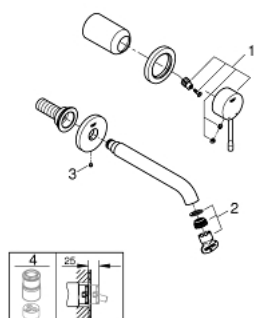

## 19 408 001 ESSENCE 2-HOLE BASIN MIXER M-SIZE

### PRODUCT DESCRIPTION

- wall mounted
- set for final installation for 23 571 000
- **without concealed body**
- metal escutcheon
- metal lever
- **GROHE StarLight** chrome finish
- **GROHE EcoJoy** mousseur 5.7 l/min
- **GROHE AquaGuide** adjustable mousseur
- centre distance 110 mm
- projection 183 mm

19 408 001 **ESSENCE 2-HOLE BASIN MIXER**  
**M-SIZE**

**SPARE PARTS**, September 2019 – now

1: Lever (Order-nr. 46916000)

2: Flow restrictor (Order-nr. 48270000)

3: Screw (Order-nr. 43094000)

4: Flush pipe extension (Order-nr. 46943000)\*