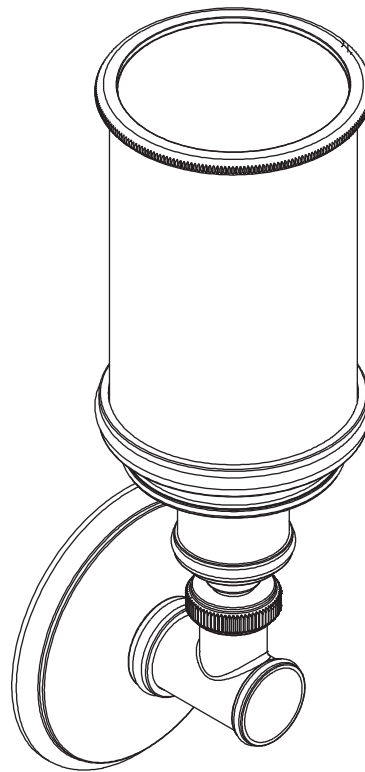

Single Light 4581-1

Features

- Solid brass construction
- Single-post, single light design
- UL listed for damp locations
- ADA compliant
- Includes 60 watt compact flourescent lamp with 2-pin (GU24) base
- May be installed with shade facing upward or downward

Codes / Standards Compliance

Meets or exceeds the following at date of manufacture:

- UL 1598
- ADA
- All applicable US Federal and State material regulations

Colors / Finishes

- ORB: Oil Rubbed Bronze
- PC: Polished Chrome
- PN: Polished Nickel
- SN: Satin Nickel
- Other: NA

Specified Model

Model	Description	Colors | Finishes
4581-1	Single Light, Satin-Etched Glass	☐ ORB ☐ PC ☐ PN ☐ SN
4581-G-E	Replacement Glass Shade, Satin-Etched Glass	

Product Specification: Add glass type designator and "Color / Finish" suffix to Model number, below.

The Single Light shall be ADA compliant and incorporate solid brass construction and a satin-etched glass shade. Single Light shall include a 60 watt compact flourescent lamp with 2-pin (GU24) base. Single Light shall complement Ginger Columnar product series. Single Light shall be Ginger Model 4581-1/____.