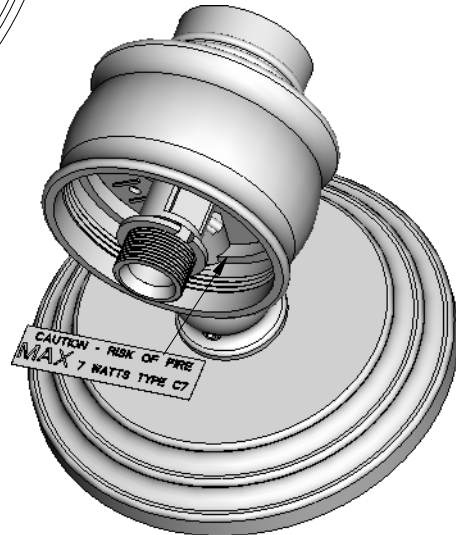

4

3

2

D

D

C

C

B

B

A

A

BRASSTECH		2001 E. CARNEGIE AVE.	
INCORPORATED		SANTA ANA, CA 92705	
		(949) 417-5207	
DWG NO.	1181	REV	C
SCALE	.500	REF.	-
		SHEET	3 OF 3

4

3

2